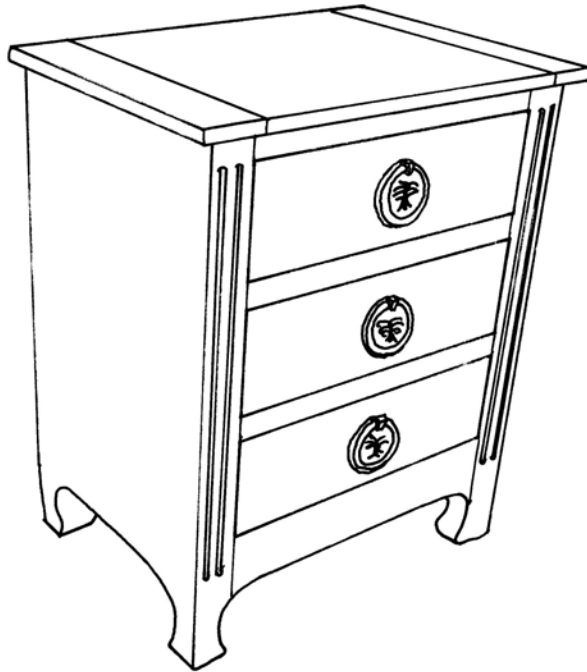

 FARMHOUSE
COLLECTION

STYLE # 1338
POMERELLE THREE DRAWER SIDE TABLE

P.O. BOX 3089 • TWIN FALLS, IDAHO 83303-3089 • 208-736-8700 • FAX 208-736-8900
www.farmhousecollection.com
ALL DESIGNS COPYRIGHT • ALL RIGHTS RESERVED

 **FARMHOUSE**
COLLECTION

POMERELLE THREE DRAWER SIDE TABLE
Style #1338

Plain top with breadboard ends, straight base
Bronze wheat sheaf drop ring pulls

For additional sizes please see style #1531 Pomerelle Three Drawer Chest

OPTIONS:

Size: 24" w x 20" d x 30" h
24" w x 20" d x 34" h
28" w x 20" d x 30" h
28" w x 20" d x 34" h

Distress: light, standard or heavy

Finish: gesso, paint or stain

Finish color: any one standard color – combination of finishes call for quote