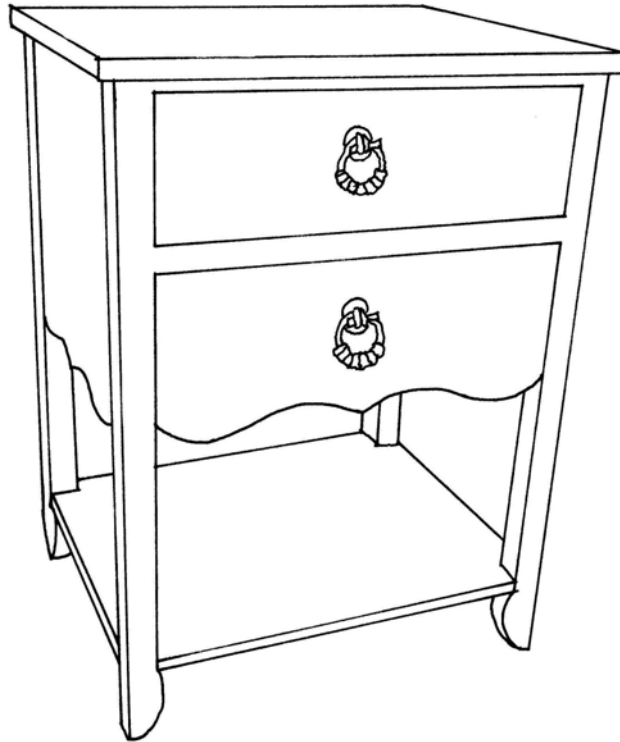

 **FARMHOUSE**
COLLECTION

STYLE # 1336
CLERMONT TWO DRAWER SIDE TABLE

 **FARMHOUSE**
COLLECTION

CLERMONT TWO DRAWER SIDE TABLE
Style #1336

Plain top, two drawer with Clermont apron detail
Low shelf

OPTIONS:

Size: 22"w x 18"d x 30"h
22"w x 18"d x 32"h
30"w x 20"d x 30"h
30"w x 20"d x 32"h

Hardware: Alturas bronze drop ring pull or wood knobs
Distress: light, standard or heavy
Finish: gesso, paint or stain
Finish color: any one standard color – combination of finishes call for quote
Banding: yes/no – if yes, specify any standard paint color
Hand signed: standard or personalized – If personalized, 35 character maximum