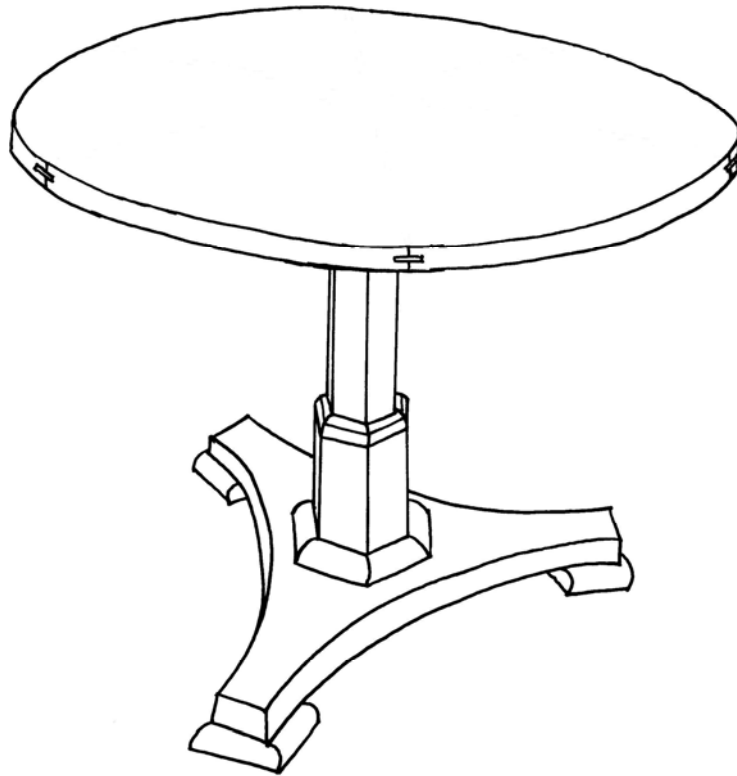

 **FARMHOUSE**
COLLECTION

CLAYTON ROUND SIDE TABLE
Style #1329

1 1/4" thick plain top
Straight edge

OPTIONS:

Size: 26" diameter x 27"h
26" diameter x 29"h
30" diameter x 27"h
30" diameter x 29"h
32" diameter x 27"h
32" diameter x 29"h

Distress: light, standard or heavy

Finish: gesso, paint or stain

Finish color: any one standard color – combination of finishes call for quote

Banding: yes/no – if yes, specify any standard paint color

Hand signed: standard or personalized – If personalized, 35 character maximum