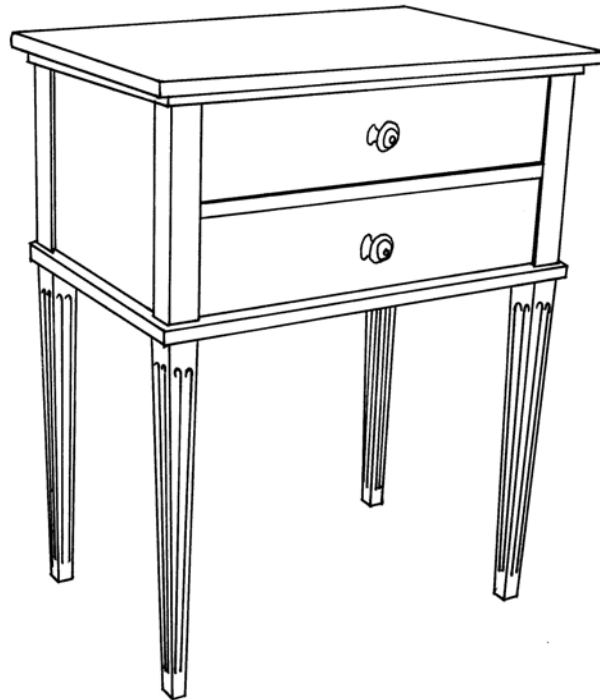

 **FARMHOUSE**
COLLECTION

STYLE # 1325
WARSON SIDE TABLE

P.O. BOX 3089 • TWIN FALLS, IDAHO 83303-3089 • 208-736-8700 • FAX 208-736-8900
www.farmhousecollection.com
ALL DESIGNS COPYRIGHT • ALL RIGHTS RESERVED

 **FARMHOUSE**
COLLECTION

WARSON SIDE TABLE
Style #1325

Plain top with straight edge
Two flush drawers
Tapered legs fluted on four sides
One or two knobs per drawer based on size

OPTIONS:

Size: 20"w x 17"d x 30"h
24"w x 17"d x 30"h
28"w x 17"d x 30"h