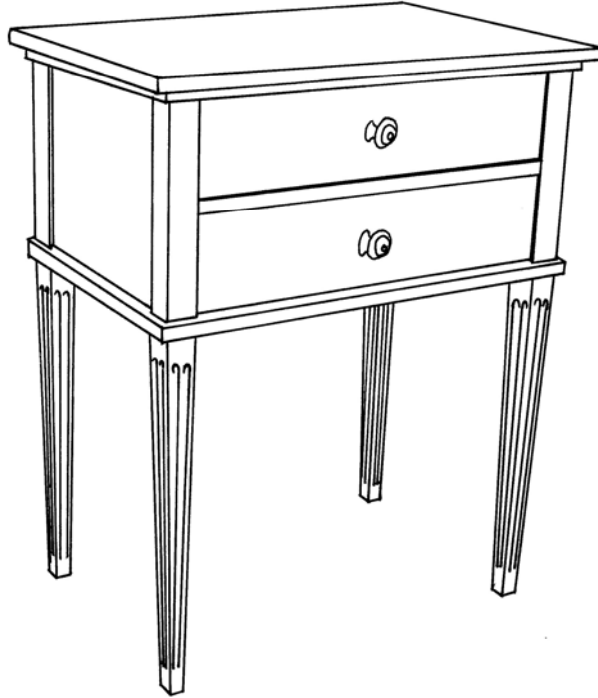

**THE FARMHOUSE COLLECTION®, INC.**  
HAND-CRAFTED, HAND-FINISHED COUNTRY FURNITURE

STYLE # 1325  
WARSON SIDE TABLE

P.O. BOX 3089 • TWIN FALLS, IDAHO 83303-3089 • 208-736-8700 • FAX 208-736-8900  
[www.farmhousecollection.com](http://www.farmhousecollection.com)  
ALL DESIGNS COPYRIGHT • ALL RIGHTS RESERVED

**THE FARMHOUSE COLLECTION®, INC.**  
HAND-CRAFTED, HAND-FINISHED COUNTRY FURNITURE

**WARSON SIDE TABLE**  
**Style #1325**

Plain top with straight edge  
Two flush drawers  
Tapered legs fluted on four sides  
One or two knobs per drawer based on size

OPTIONS:

Size: 20"w x 17"d x 30"h  
24"w x 17"d x 30"h  
28"w x 17"d x 30"h

Hardware: steel knobs or laurel wreath drop rings  
Distress: light, standard or heavy  
Finish: gesso, paint or stain  
Finish color: any one standard color – combination of finishes call for quote  
Banding: yes/no – if yes, specify any standard paint color  
Hand signed: standard or personalized – If personalized, 35 character maximum