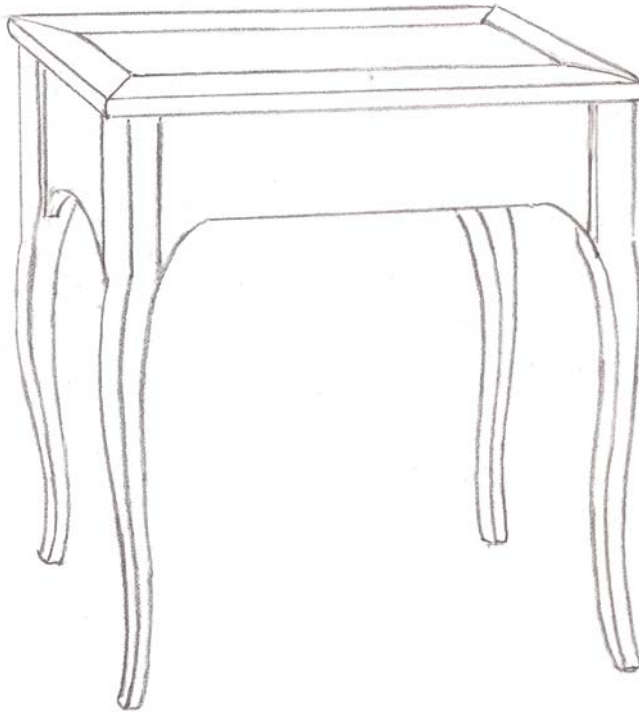

 **FARMHOUSE**
COLLECTION

STYLE # 1311
GALENA SIDE TABLE

 **FARMHOUSE**
COLLECTION

GALENA SIDE TABLE
Style #1311

Gently curved apron, Galena cabriole leg

OPTIONS:

Size: 24"w x 18"d x 28"h
28"w x 18"d x 28"h
28"w x 20"d x 28"h
32"w x 18"d x 28"h
32"w x 20"d x 28"h

Distress: light, standard or heavy
Top: inlay plain or inlay plank
Finish: gesso, paint or stain
Finish color: any one standard color – combination of finishes call for quote
Banding: yes/no – if yes, specify any standard paint color
Hand signed: standard or personalized – If personalized, 35 character maximum