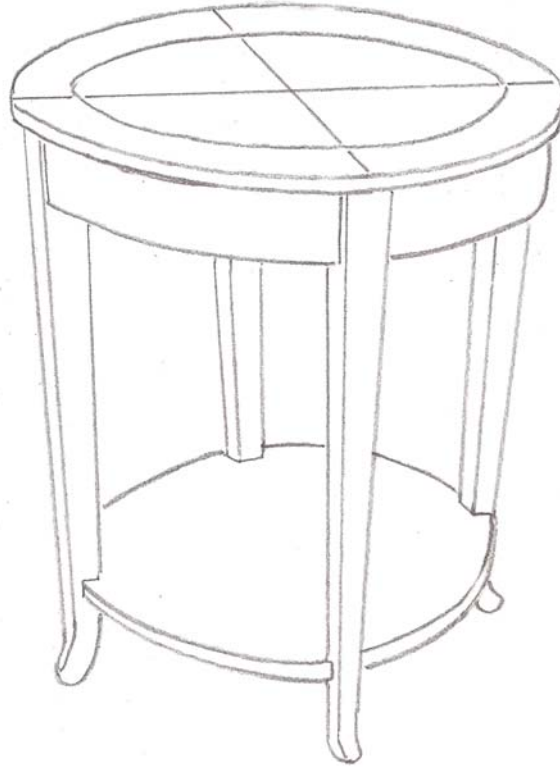

 **FARMHOUSE**
COLLECTION

STYLE # 1306
ROUND SIDE TABLE

P.O. BOX 3089 • TWIN FALLS, IDAHO 83303-3089 • 208-736-8700 • FAX 208-736-8900

www.farmhousecollection.com
ALL DESIGNS COPYRIGHT • ALL RIGHTS RESERVED

 **FARMHOUSE**
COLLECTION

ROUND SIDE TABLE
Style #1306

Plain top with routed detail, tapered leg with foot, low shelf

OPTIONS:

Size: 24" diameter x 26"h
26" diameter x 26"h
28" diameter x 26"h

Distress: light, standard or heavy