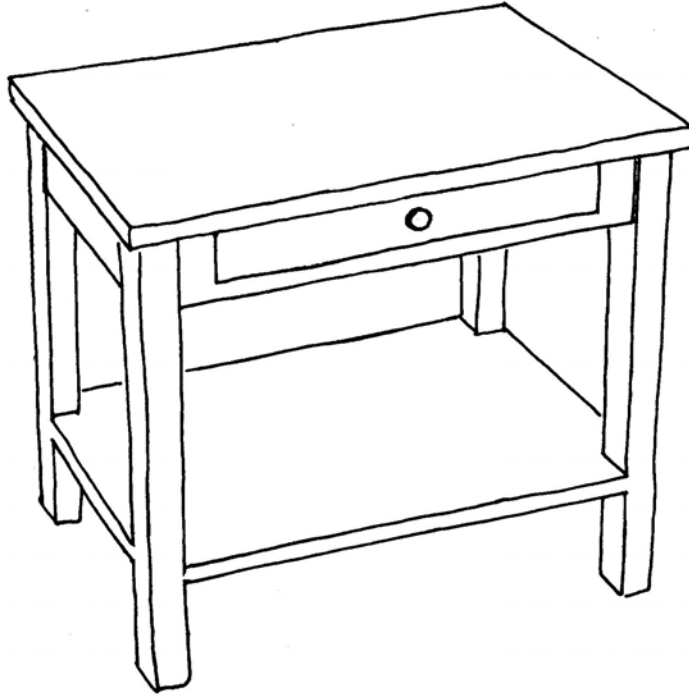

 FARMHOUSE
COLLECTION

STYLE # 1305
RECTANGULAR SIDE TABLE

 **FARMHOUSE**
COLLECTION

RECTANGULAR SIDE TABLE
Style #1305

Plain top, straight apron, straight leg, low shelf

OPTIONS:

Size: 18"w x 14"d x 28"h
24"w x 18"d x 26"h
28"w x 22"d x 26"h
36"w x 24"d x 26"h