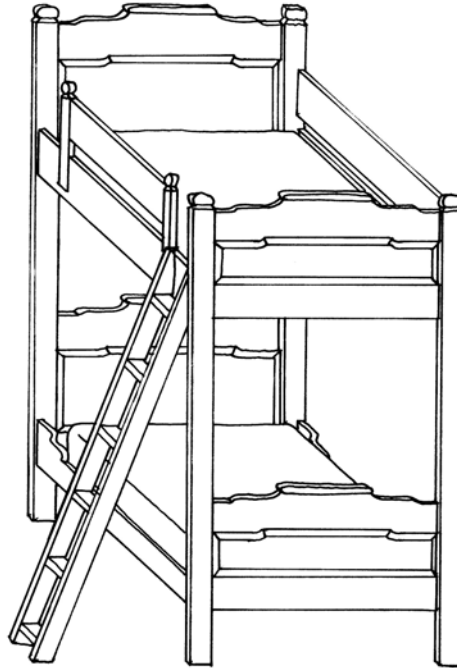

 **FARMHOUSE**  
COLLECTION

STYLE # 1265  
CHRISTIANE I BUNK BED

P.O. BOX 3089 • TWIN FALLS, IDAHO 83303-3089 • 208-736-8700 • FAX 208-736-8900  
[www.farmhousecollection.com](http://www.farmhousecollection.com)  
ALL DESIGNS COPYRIGHT • ALL RIGHTS RESERVED

 **FARMHOUSE**  
COLLECTION

*Left Side Ladder*

**CHRISTIANE I BUNK BED**

**Style #1265**

Headboards, footboards, side rails & ladder.

Mattress support boards included, boxspring not required.

OPTIONS:

- Size: Twin over Twin  
39"w x 75"l or 80"l
- Twin over Double  
39"w x 75"l or 80"l & 54"w x 75"l or 80"l
- Double over Double  
54"w x 75"l or 80"l
- Post height: 78"h or 84 1/2"h  
Ladder: right or left of headboard  
Panels: curved or straight raised panels  
Distress: light, standard or heavy  
Finish: gesso, paint or stain  
Finish color: any one standard color – combination of finishes call for quote  
Banding: yes/no – if yes, specify any standard color  
Motif: any standard painted trailing vine or motif on headboards  
Hand signed: standard or personalized – if personalized, 35 character maximum