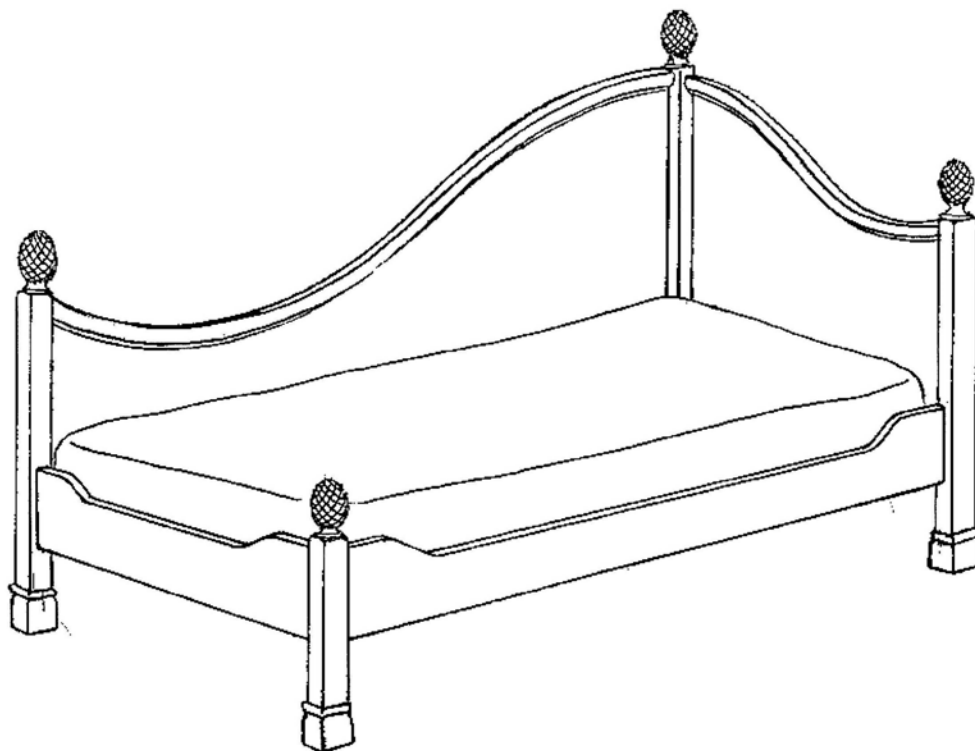

 **FARMHOUSE**
COLLECTION

STYLE # 1251
CORNER DAYBED WITH PINECONE FINIAL

 **FARMHOUSE**
COLLECTION

CORNER DAYBED WITH PINECONE FINIAL
Style #1251

Mattress support included, boxspring not required
Highest point 50"h

OPTIONS:

Size: Twin 39"w x 75"l or 80"l
Distress: light, standard or heavy
Corner: right or left (*right corner shown in line drawing above*)
Finish: gesso, paint or stain
Finish color: any one standard color – combination of finishes call for quote
Banding: yes/no – if yes, specify any standard paint color
Hand signed: standard or personalized – If personalized, 35 character maximum

•Matching pull-out trundle