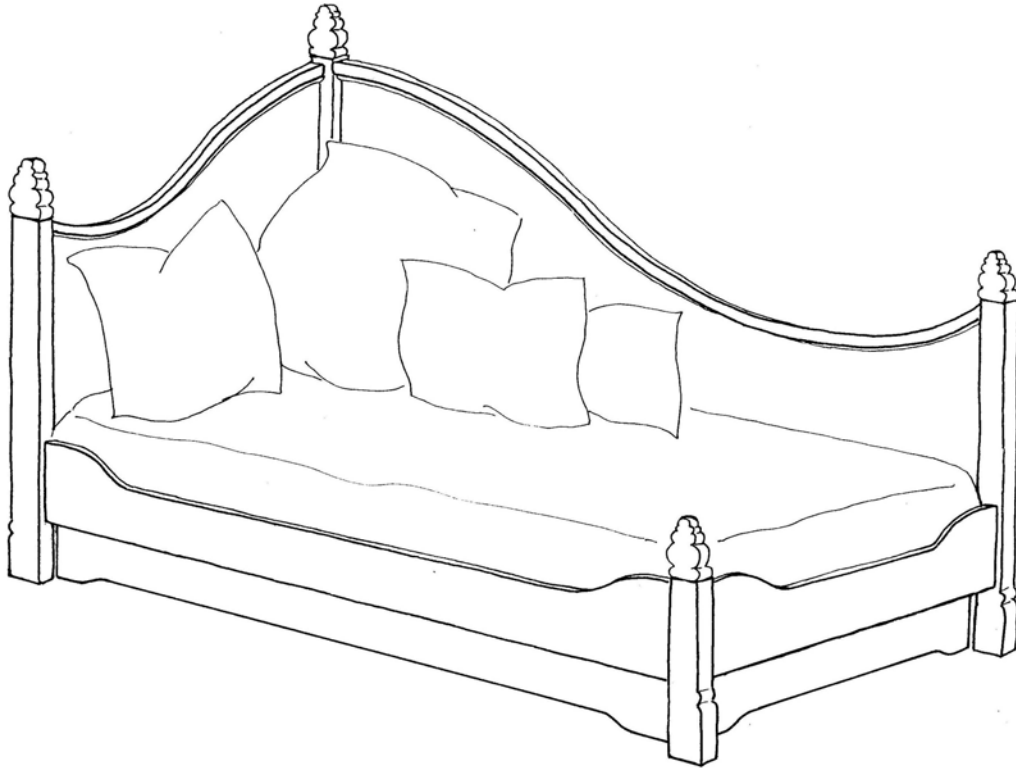

 **FARMHOUSE**  
COLLECTION

STYLE # 1250  
CORNER DAYBED WITH TREFOIL FINIAL

 **FARMHOUSE**  
COLLECTION

**CORNER DAYBED WITH TREFOIL FINIAL**  
**Style #1250**

Mattress support included, boxspring not required  
Highest point 50"h

OPTIONS:

Size: Twin 39"w x 75"l or 80"l

Distress: light, standard or heavy

Corner: right or left (*left corner shown in line drawing above*)

Finish: gesso, paint or stain

Finish color: any one standard color – combination of finishes call for quote

Banding: yes/no – if yes, specify any standard paint color

Hand signed: standard or personalized – If personalized, 35 character maximum

•Matching pull-out trundle