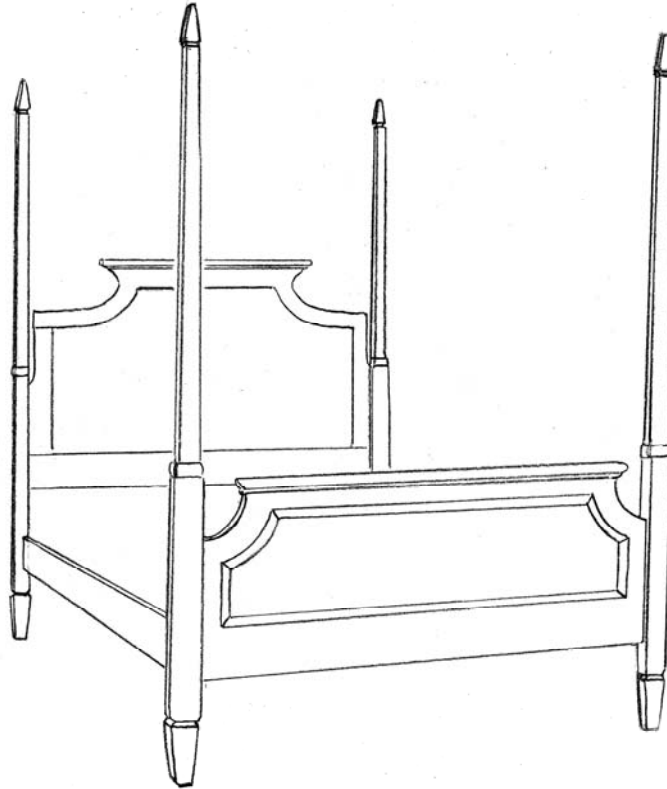

 **FARMHOUSE**  
COLLECTION

STYLE # 1121  
CARONDOLET TALL POST BED

P.O. BOX 3089 • TWIN FALLS, IDAHO 83303-3089 • 208-736-8700 • FAX 208-736-8900

[www.farmhousecollection.com](http://www.farmhousecollection.com)  
ALL DESIGNS COPYRIGHT • ALL RIGHTS RESERVED

## CARONDOLET TALL POST BED Style #1121

Headboard 62"h, headboard and footboard posts 90"h  
The distance from the bottom of the boxspring to the floor is 14"h

### OPTIONS:

Sizes:	Twin	39"w x 75"l or 80"l
	Double	54"w x 75"l or 80"l
	Queen	60"w x 80"l
	King	72"w x 84"l
		76"w x 80"l
		78"w x 80"l

Foot post:	36 1/2"h or 90"h
Distress:	light, standard or heavy
Finish:	gesso, paint or stain
Finish color:	any one standard color – combination of finishes call for quote
Banding:	yes/no – if yes, specify any standard paint color
Motif:	any standard painted trailing vine or motif on headboard
Hand signed:	standard or personalized – If personalized, 35 character maximum