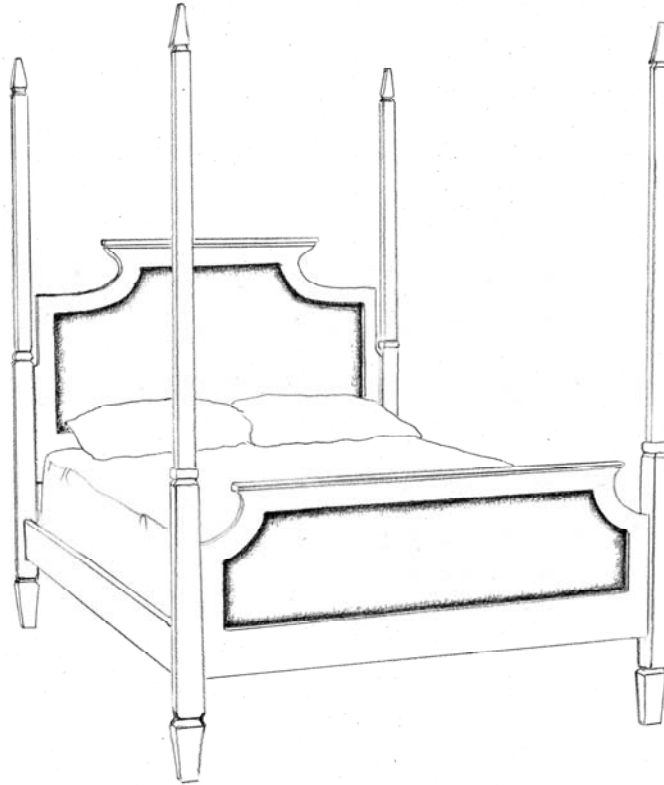

 **FARMHOUSE**  
COLLECTION

STYLE # 1121-UP  
CARONDOLET UPHOLSTERED TALL POST BED

P.O. BOX 3089 • TWIN FALLS, IDAHO 83303-3089 • 208-736-8700 • FAX 208-736-8900  
[www.farmhousecollection.com](http://www.farmhousecollection.com)  
ALL DESIGNS COPYRIGHT • ALL RIGHTS RESERVED

## CARONDOLET UPHOLSTERED TALL POST BED Style #1121-UP

Upholstered headboard and footboard, headboard 62"h, headboard posts 90"h  
The distance from the bottom of the boxspring to the floor is 14"h

### OPTIONS:

Sizes:	Twin	39"w x 75"l or 80"l	*COM 3 yds
	Double	54"w x 75"l or 80"l	4 yds
	Queen	60"w x 80"l	4 yds
	King	72"w x 84"l	5 yds
		76"w x 80"l	
		78"w x 80"l	

Foot post: 36 1/2"h or 90"h  
 Distress: light, standard or heavy  
 Finish: gesso, paint or stain  
 Finish color: any one standard color – combination of finishes call for quote  
 Banding: yes/no – if yes, specify any standard paint color  
 Hand signed: standard or personalized – If personalized, 35 character maximum