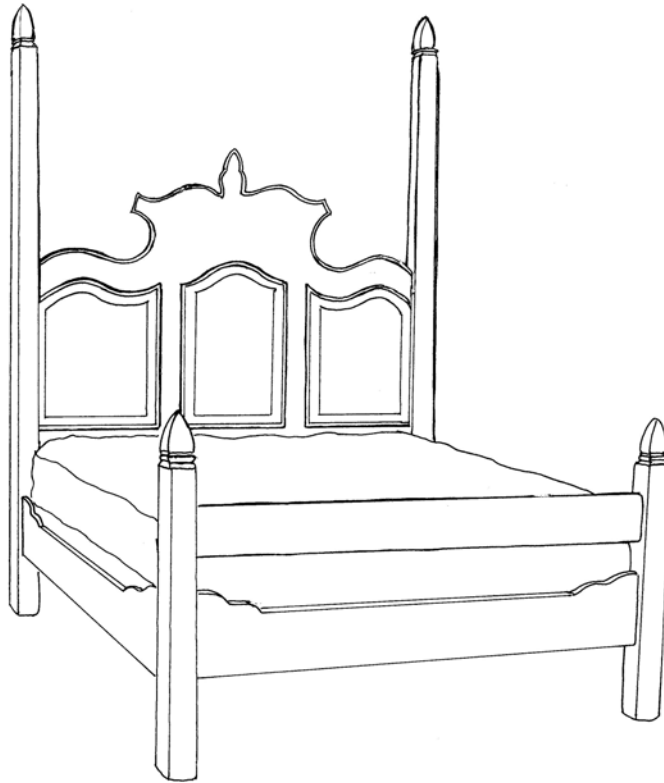

 **FARMHOUSE**
COLLECTION

WINDSOR II TALL POST BED
Style #1117

Headboard, foot rail, blanket rail and side rails.
The distance from the bottom of the boxspring to the floor is 14" h

OPTIONS:

Size:	Twin	39"w x 75"l or 80"l
	Double	54"w x 75"l or 80"l
	Queen	60"w x 80"l
	King	72"w x 84"l
		76"w x 80"l
		78"w x 80"l

Foot post:	high or low foot posts
Distress:	light, standard or heavy
Finish:	gesso, paint or stain
Finish color:	any one standard color – combination of finishes call for quote
Banding:	yes/no – if yes, specify any standard paint color
Motif:	any standard painted trailing vine or motif on headboard
Hand signed:	standard or personalized – If personalized, 35 character maximum