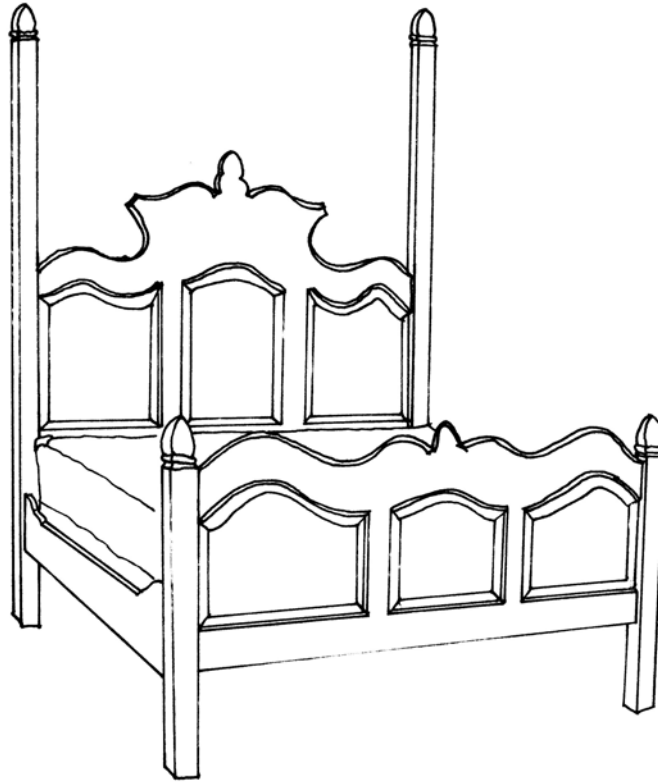

 **FARMHOUSE**
COLLECTION

WINDSOR I TALL POST BED
Style #1116

Headboard, footboard and side rails.
The distance from the bottom of the boxspring to the floor is 14" h

OPTIONS:

| | | |
|-------|--------|---------------------|
| Size: | Twin | 39"w x 75"l or 80"l |
| | Double | 54"w x 75"l or 80"l |
| | Queen | 60"w x 80"l |
| | King | 72"w x 84"l |
| | | 76"w x 80"l |
| | | 78"w x 80"l |

| | |
|---------------|--|
| Foot post: | high or low foot posts |
| Distress: | light, standard or heavy |
| Finish: | gesso, paint or stain |
| Finish color: | any one standard color – combination of finishes call for quote |
| Banding: | yes/no – if yes, specify any standard paint color |
| Motif: | any standard painted trailing vine or motif on headboard |
| Hand signed: | standard or personalized – If personalized, 35 character maximum |