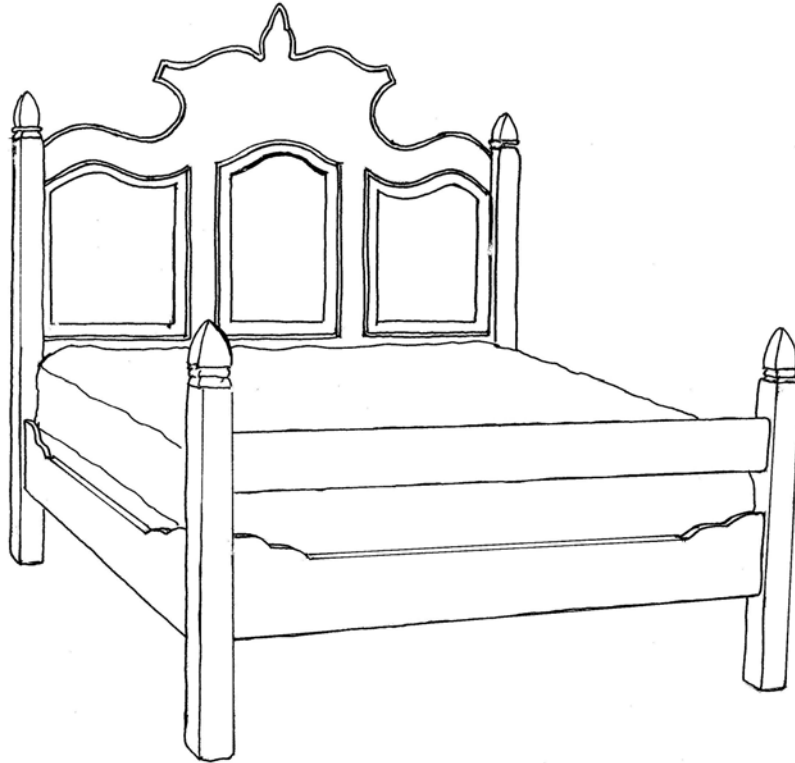

 **FARMHOUSE**
COLLECTION

STYLE # 1114
WINDSOR II BED

P.O. BOX 3089 • TWIN FALLS, IDAHO 83303-3089 • 208-736-8700 • FAX 208-736-8900

www.farmhousecollection.com
ALL DESIGNS COPYRIGHT • ALL RIGHTS RESERVED

FARMHOUSE COLLECTION

WINDSOR II BED
Style #1114

Headboard, foot rail, blanket rail and side rails.
The distance from the bottom of the boxspring to the floor is 14"h

OPTIONS:

Size:	Twin	39"w x 75"l or 80"l
	Double	54"w x 75"l or 80"l
	Queen	60"w x 80"l
	King	72"w x 84"l
		76"w x 80"l
		78"w x 80"l