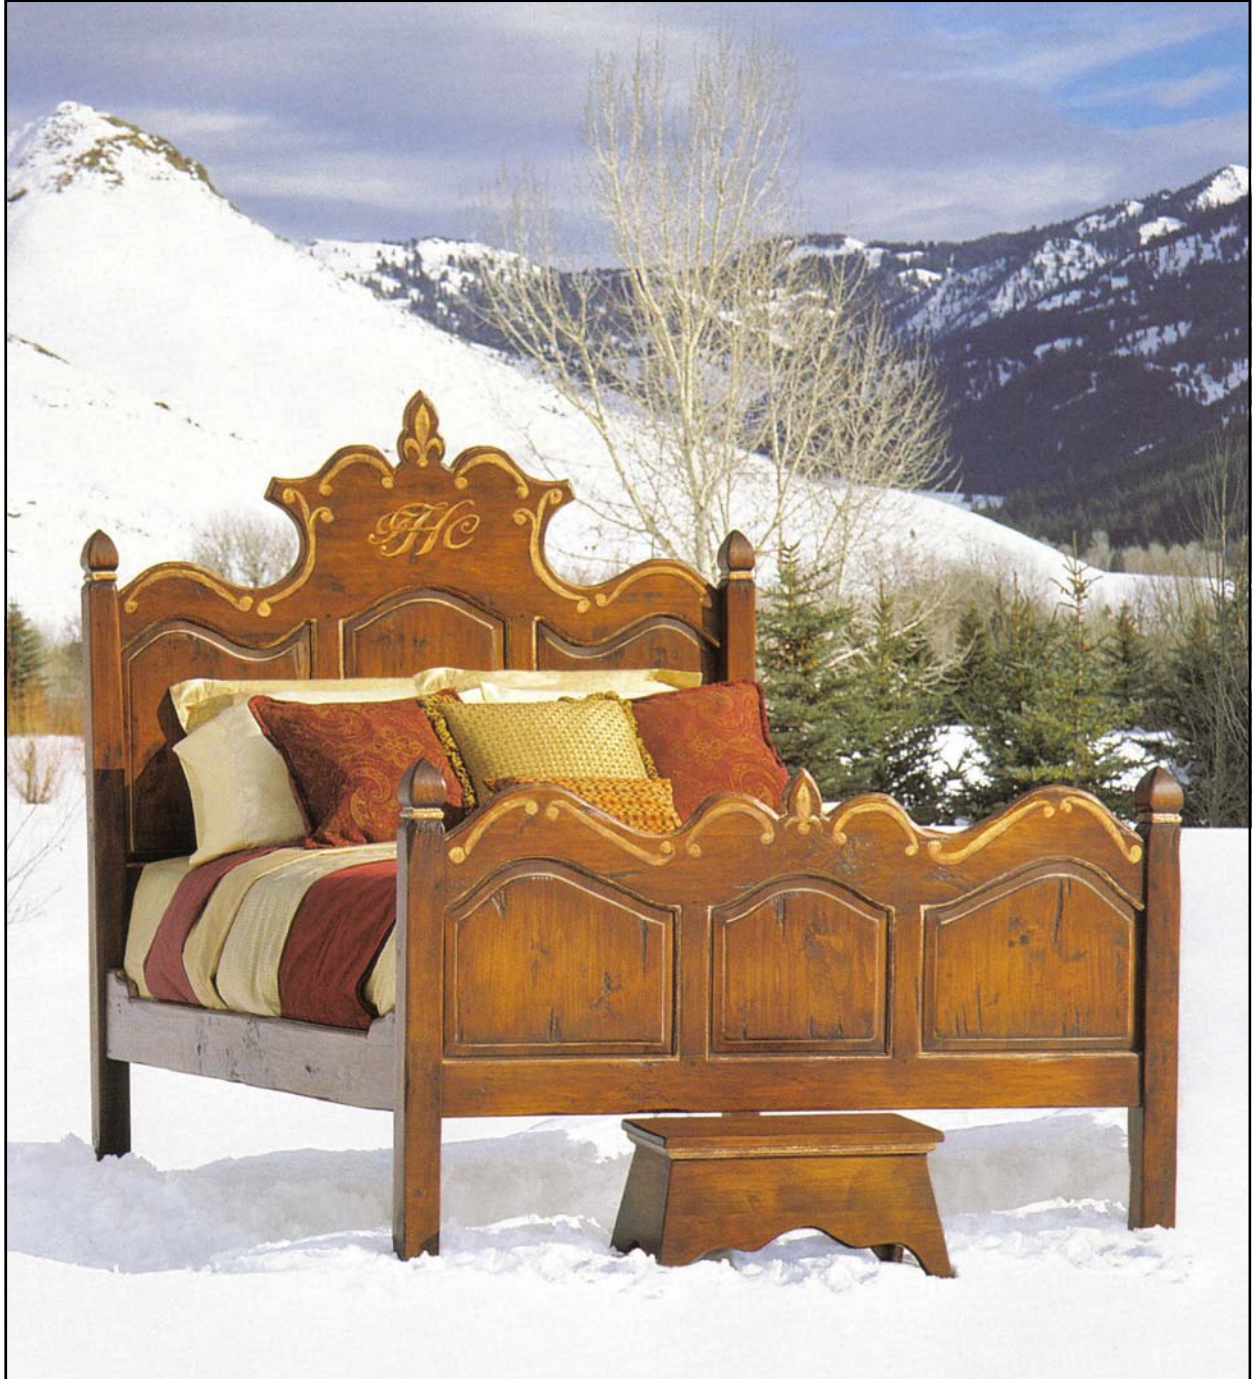

 **FARMHOUSE**
COLLECTION

STYLE # 1112
WINDSOR I BED

P.O. BOX 3089 • TWIN FALLS, IDAHO 83303-3089 • 208-736-8700 • FAX 208-736-8900
www.farmhousecollection.com
ALL DESIGNS COPYRIGHT ALL RIGHTS RESERVED

 **FARMHOUSE**
COLLECTION

WINDSOR I BED
Style #1112

Headboard, footboard and side rails.
The distance from the bottom of the boxspring to the floor is 14" h

OPTIONS:

Size:	Twin	39"w x 75"l or 80"l
	Double	54"w x 75"l or 80"l
	Queen	60"w x 80"l
	King	72"w x 84"l
		76"w x 80"l
		78"w x 80"l
Distress:	light, standard or heavy	
Finish:	gesso, paint or stain	
Finish color:	any one standard color – combination of finishes call for quote	
Banding:	yes/no – if yes, specify any standard paint color	
Motif:	any standard painted trailing vine or motif on headboard	
Hand signed:	standard or personalized – If personalized, 35 character maximum	