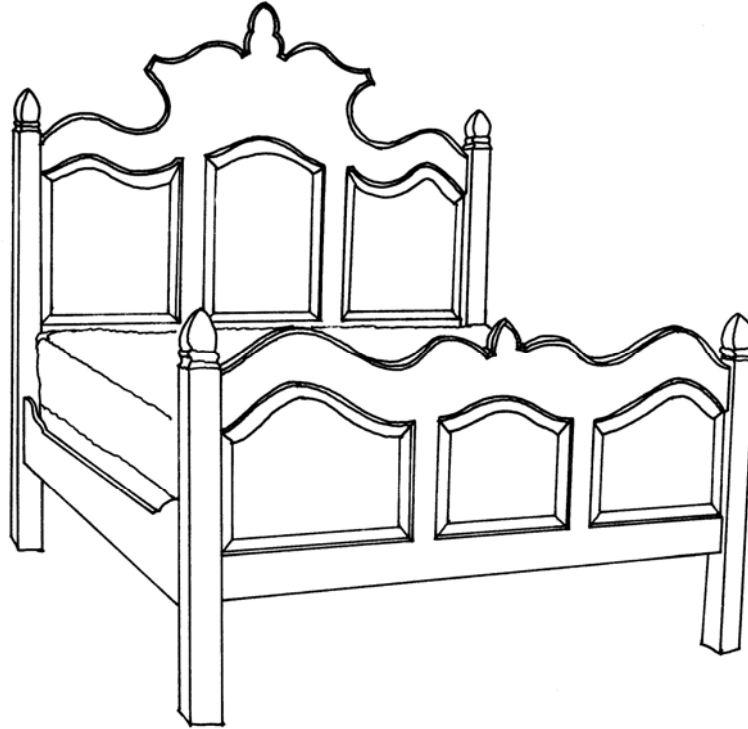

 **FARMHOUSE**
COLLECTION

STYLE # 1112
WINDSOR I BED

P.O. BOX 3089 • TWIN FALLS, IDAHO 83303-3089 • 208-736-8700 • FAX 208-736-8900
www.farmhousecollection.com
ALL DESIGNS COPYRIGHT ALL RIGHTS RESERVED

 **FARMHOUSE**
COLLECTION

WINDSOR I BED
Style #1112

Headboard, footboard and side rails.
The distance from the bottom of the boxspring to the floor is 14" h

OPTIONS:

Size:	Twin	39"w x 75"l or 80"l
	Double	54"w x 75"l or 80"l
	Queen	60"w x 80"l
	King	72"w x 84"l
		76"w x 80"l
		78"w x 80"l
Distress:	light, standard or heavy	
Finish:	gesso, paint or stain	
Finish color:	any one standard color – combination of finishes call for quote	
Banding:	yes/no – if yes, specify any standard paint color	
Motif:	any standard painted trailing vine or motif on headboard	
Hand signed:	standard or personalized – If personalized, 35 character maximum	