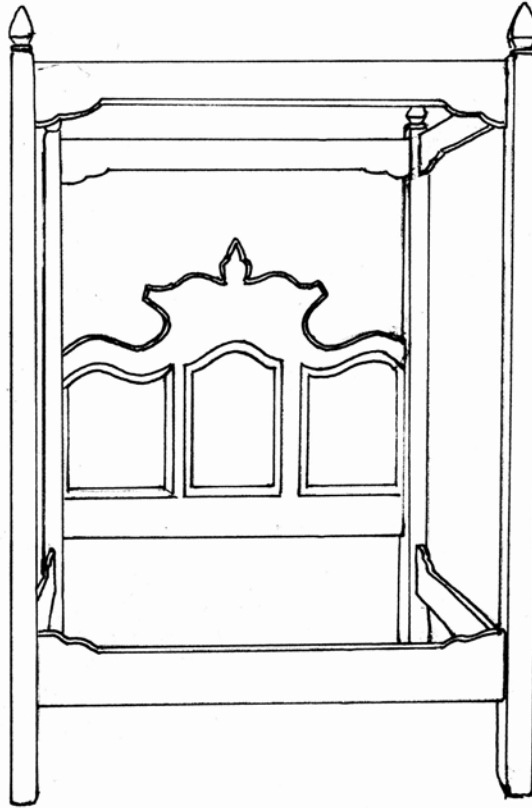

FARMHOUSE COLLECTION

WINDSOR II CANOPY BED
Style #1111

Headboard, foot rail, side rails and canopy.
The distance from the bottom of the boxspring to the floor is 14" h

OPTIONS:

Size:	Twin	39"w x 75"l or 80"l
	Double	54"w x 75"l or 80"l
	Queen	60"w x 80"l
	King	72"w x 84"l
		76"w x 80"l
		78"w x 80"l
Distress:	light, standard or heavy	
Finish:	gesso, paint or stain	
Finish color:	any one standard color – combination of finishes call for quote	
Banding:	yes/no – if yes, specify any standard paint color	
Motif:	any standard painted trailing vine or motif on headboard	
Hand signed:	standard or personalized – If personalized, 35 character maximum	