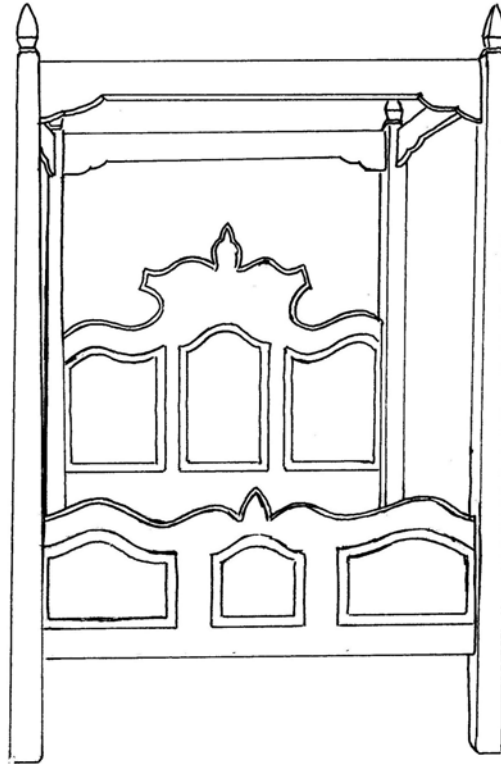

FARMHOUSE COLLECTION

WINDSOR I CANOPY BED Style #1110

Headboard, footboard, side rails and canopy.
The distance from the bottom of the boxspring to the floor is 14" h

OPTIONS:

Size:	Twin	39"w x 75"l or 80"l
	Double	54"w x 75"l or 80"l
	Queen	60"w x 80"l
	King	72"w x 84"l
		76"w x 80"l
		78"w x 80"l
Distress:	light, standard or heavy	
Finish:	gesso, paint or stain	
Finish color:	any one standard color – combination of finishes call for quote	
Banding:	yes/no – if yes, specify any standard paint color	
Motif:	any standard painted trailing vine or motif on headboard	
Hand signed:	standard or personalized – If personalized, 35 character maximum	