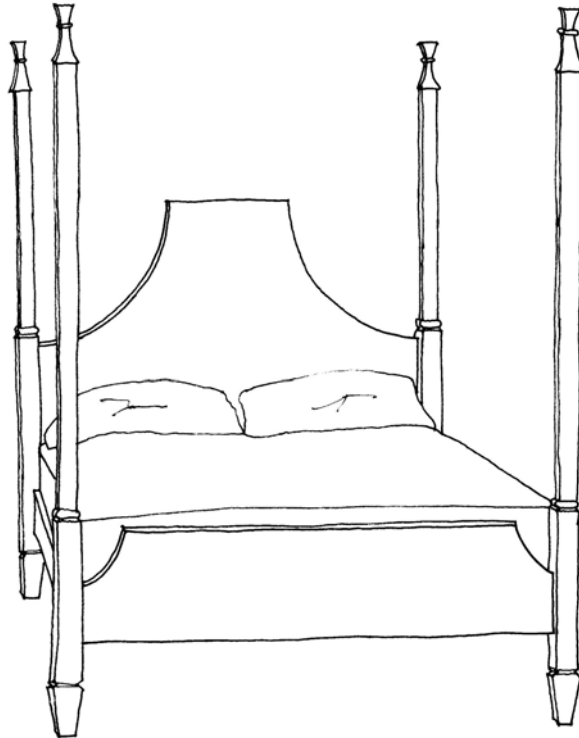

 FARMHOUSE  
COLLECTION

STYLE # 1105  
PALISADES BED

P.O. BOX 3089 • TWIN FALLS, IDAHO 83303-3089 • 208-736-8700 • FAX 208-736-8900

[www.farmhousecollection.com](http://www.farmhousecollection.com)

ALL DESIGNS COPYRIGHT • ALL RIGHTS RESERVED

## **PALISADES BED** Style #1105

Headboard, footboard and side rails. Headboard 66"h, posts 90"h  
The distance from the bottom of the boxspring to the floor is 14"h

### OPTIONS:

Size:	Twin	39"w x 75"l or 80"l
	Double	54"w x 75"l or 80"l
	Queen	60"w x 80"l
	King	72"w x 84"l
		76"w x 80"l
		78"w x 80"l
Distress:	light, standard or heavy	
Finish:	gesso, paint or stain	
Finish color:	any one standard color – combination of finishes call for quote	
Banding:	yes/no – if yes, specify any standard paint color	
Motif:	Palisades motif, any standard painted trailing vine or standard painted motif on headboard	
Hand signed:	standard or personalized – If personalized, 35 character maximum	