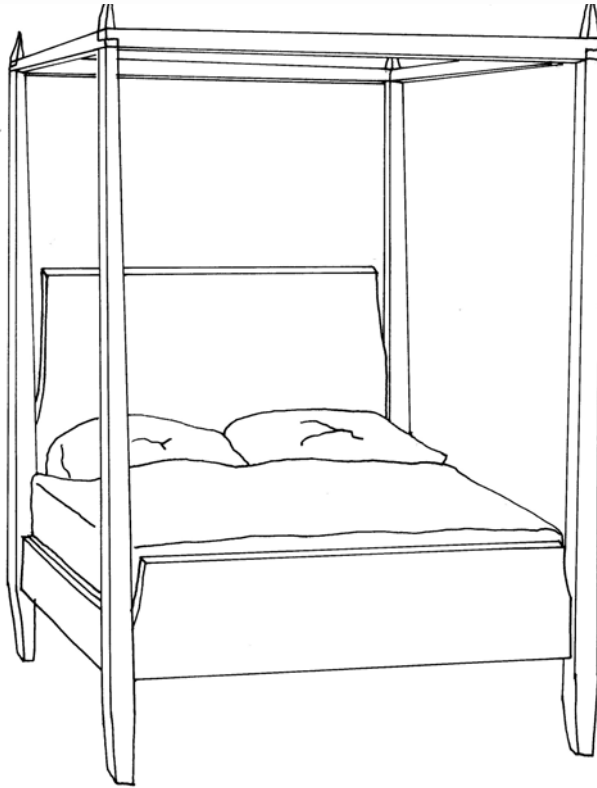

 **FARMHOUSE**
COLLECTION

STYLE # 1099
CASSIA CANOPY BED

P.O. BOX 3089 • TWIN FALLS, IDAHO 83303-3089 • 208-736-8700 • FAX 208-736-8900
www.farmhousecollection.com
ALL DESIGNS COPYRIGHT • ALL RIGHTS RESERVED

 **FARMHOUSE**
COLLECTION

CASSIA CANOPY BED
Style #1099

Headboard, footboard, side rails and canopy
Headboard 58"h, posts 90"h
The distance from the bottom of the boxspring to the floor is 14"h

OPTIONS:

Size:	Twin	39"w x 75"l or 80"l
	Double	54"w x 75"l or 80"l
	Queen	60"w x 80"l
	King	72"w x 84"l
		76"w x 80"l
		78"w x 80"l