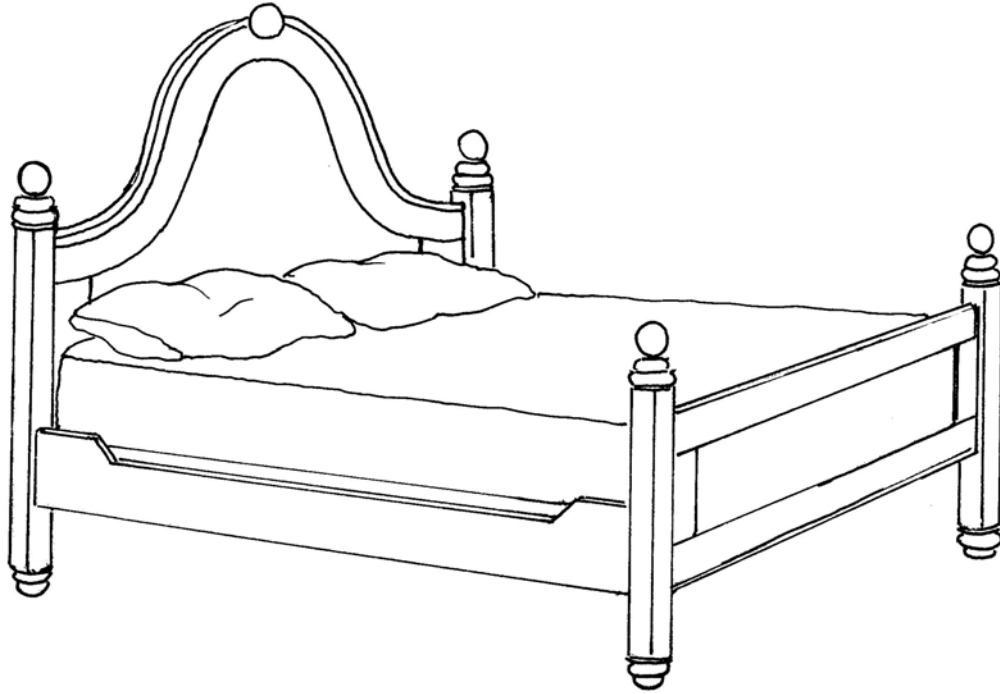

 **FARMHOUSE**  
COLLECTION

STYLE # 1057  
RAVENNA BED

P.O. BOX 3089 • TWIN FALLS, IDAHO 83303-3089 • 208-736-8700 • FAX 208-736-8900

[www.farmhousecollection.com](http://www.farmhousecollection.com)  
ALL DESIGNS COPYRIGHT • ALL RIGHTS RESERVED

## RAVENNA BED Style #1057

Headboard, footboard and side rails. Headboard 72"h, foot posts 36 1/2"h  
The distance from the bottom of the boxspring to the floor is 14"h

### OPTIONS:

Size:	Twin	39"w x 75"l or 80"l
	Double	54"w x 75"l or 80"l
	Queen	60"w x 80"l
	King	72"w x 84"l
		76"w x 80"l
		78"w x 80"l

Medallion:	with or without medallion detail
Distress:	light, standard or heavy
Finish:	gesso, paint or stain
Finish color:	any one standard color – combination of finishes call for quote
Banding:	yes/no – if yes, specify any standard paint color
Motif:	any standard painted trailing vine or motif on headboard
Hand signed:	standard or personalized – If personalized, 35 character maximum