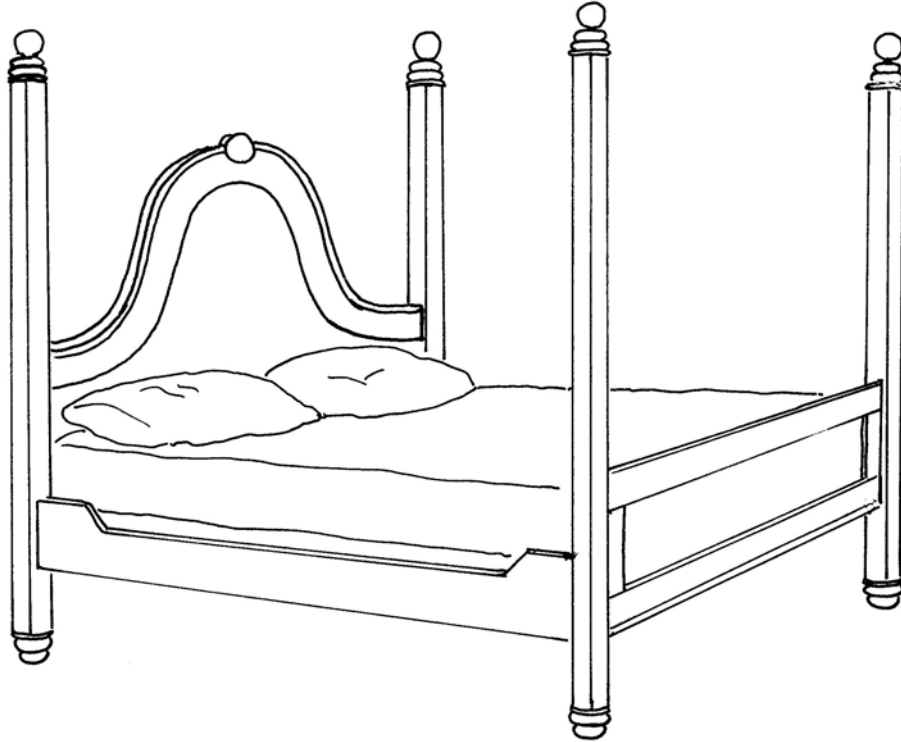

 **FARMHOUSE**
COLLECTION

STYLE # 1056
RAVENNA TALL POST BED

P.O. BOX 3089 • TWIN FALLS, IDAHO 83303-3089 • 208-736-8700 • FAX 208-736-8900
www.farmhousecollection.com
ALL DESIGNS COPYRIGHT • ALL RIGHTS RESERVED

FARMHOUSE COLLECTION

RAVENNA TALL POST BED Style #1056

Headboard, footboard and side rails. Headboard 72"h, headboard posts 90"h
The distance from the bottom of the boxspring to the floor is 14"h

OPTIONS:

Size:	Twin	39"w x 75"l or 80"l
	Double	54"w x 75"l or 80"l
	Queen	60"w x 80"l
	King	72"w x 84"l
		76"w x 80"l
		78"w x 80"l
Medallion:	with or without medallion detail	
Foot post:	36 1/2"h or 90"h	
Distress:	light, standard or heavy	
Finish:	gesso, paint or stain	
Finish color:	any one standard color – combination of finishes call for quote	
Banding:	yes/no – if yes, specify any standard paint color	
Motif:	any standard painted trailing vine or motif on headboard	
Hand signed:	standard or personalized – If personalized, 35 character maximum	