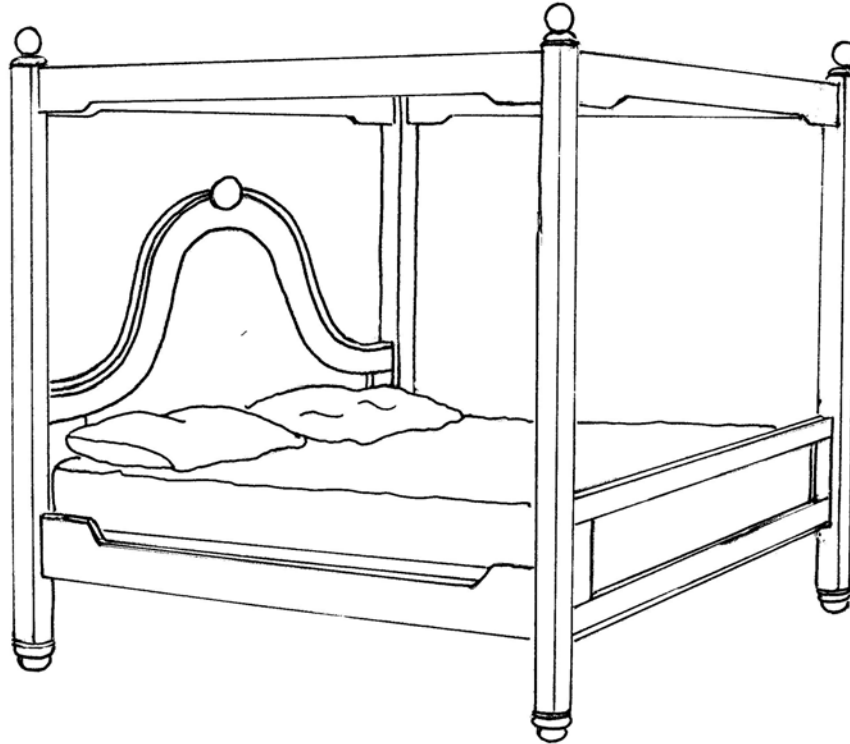

 **FARMHOUSE**  
COLLECTION

STYLE # 1055  
RAVENNA CANOPY BED

P.O. BOX 3089 • TWIN FALLS, IDAHO 83303-3089 • 208-736-8700 • FAX 208-736-8900  
[www.farmhousecollection.com](http://www.farmhousecollection.com)  
ALL DESIGNS COPYRIGHT • ALL RIGHTS RESERVED

## RAVENNA CANOPY BED Style #1055

Headboard, footboard, side rails and canopy. Headboard 72"h,  
The distance from the bottom of the boxspring to the floor is 14"h

### OPTIONS:

Size:	Twin	39"w x 75"l or 80"l
	Double	54"w x 75"l or 80"l
	Queen	60"w x 80"l
	King	72"w x 84"l
		76"w x 80"l
		78"w x 80"l
Medallion:	with or without medallion detail	
Post:	92"h or 96"h head and footboard posts	
Distress:	light, standard or heavy	
Finish:	gesso, paint or stain	
Finish color:	any one standard color – combination of finishes call for quote	
Banding:	yes/no – if yes, specify any standard paint color	
Motif:	any standard painted trailing vine or motif on headboard	
Hand signed:	standard or personalized – If personalized, 35 character maximum	