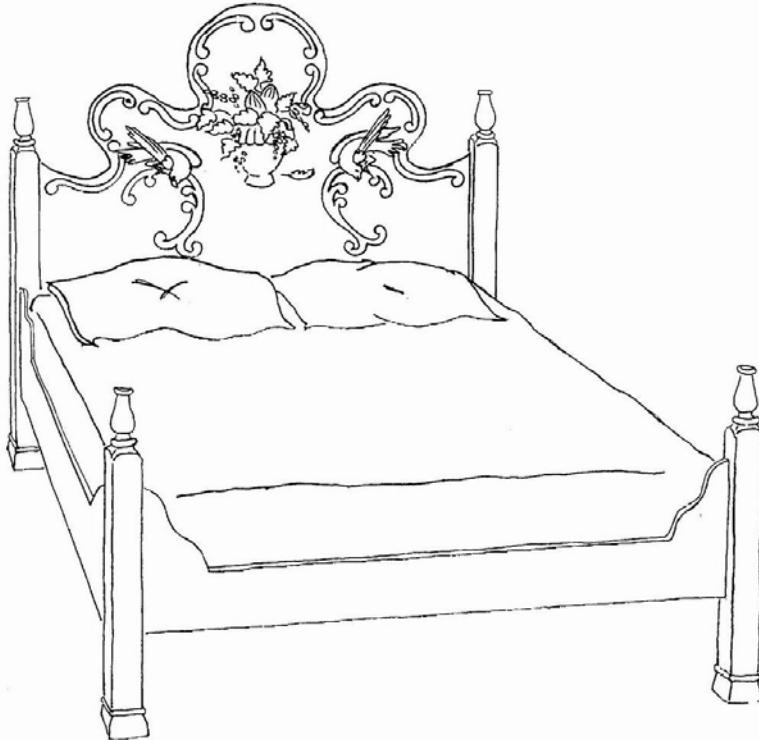

 **FARMHOUSE**  
COLLECTION

STYLE # 1050  
NIKOLINA BED

P.O. BOX 3089 • TWIN FALLS, IDAHO 83303-3089 • 208-736-8700 • FAX 208-736-8900  
[www.farmhousecollection.com](http://www.farmhousecollection.com)  
ALL DESIGNS COPYRIGHT ALL RIGHTS RESERVED

# FARMHOUSE COLLECTION

**NIKOLINA BED**  
**Style #1050**

Headboard, foot rail and side rails. Headboard 73"h, foot posts 38 1/2"h  
The distance from the bottom of the boxspring to the floor is 14"h

OPTIONS:

Size:	Twin	39"w x 75"l or 80"l
	Double	54"w x 75"l or 80"l
	Queen	60"w x 80"l
	King	72"w x 84"l
		76"w x 80"l
		78"w x 80"l

Distress:	light, standard or heavy
Finish:	gesso, paint or stain
Finish color:	any one standard color – combination of finishes call for quote
Banding:	yes/no – if yes, specify any standard paint color
Motif:	Nikolina motif, any standard painted trailing vine or motif on headboard
Hand signed:	standard or personalized – If personalized, 35 character maximum