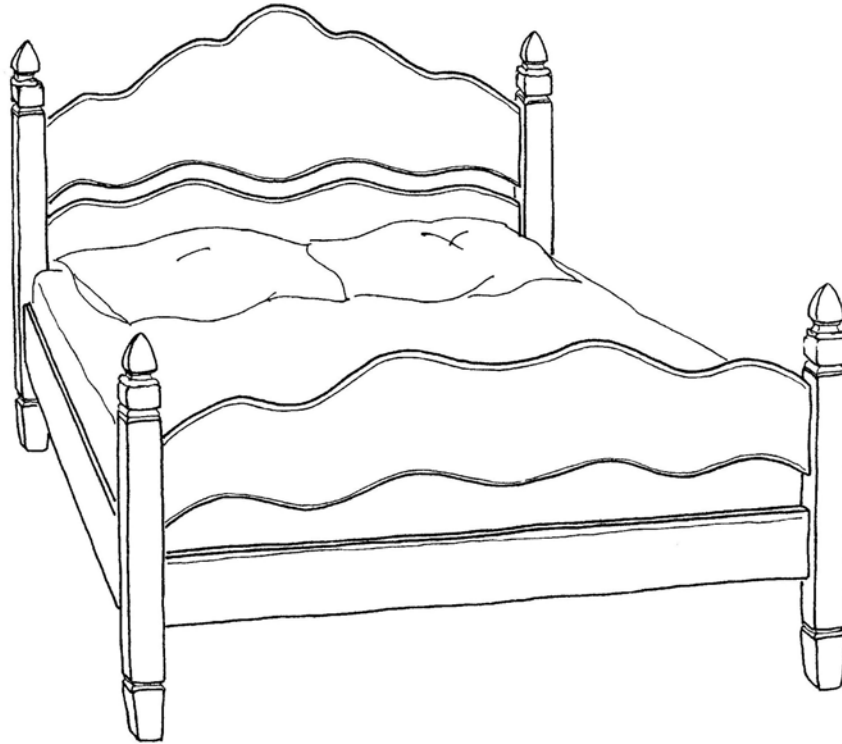

 **FARMHOUSE**
COLLECTION

STYLE # 1044
GABRIELLE BED

P.O. BOX 3089 • TWIN FALLS, IDAHO 83303-3089 • 208-736-8700 • FAX 208-736-8900

www.farmhousecollection.com
ALL DESIGNS COPYRIGHT • ALL RIGHTS RESERVED

 **FARMHOUSE**
COLLECTION

GABRIELLE BED
Style #1044

Headboard, footboard and side rails. headboard 67"h,
headboard posts 62 1/2"h and footboard posts 38"h
The distance from the bottom of the boxspring to the floor is 14"h

OPTIONS:

Size:	Twin	39"w x 75"l or 80"l
	Double	54"w x 75"l or 80"l
	Queen	60"w x 80"l
	King	72"w x 84"l
		76"w x 80"l
		78"w x 80"l

Distress:	light, standard or heavy
Finish:	gesso, paint or stain
Finish color:	any one standard color – combination of finishes call for quote
Banding:	yes/no – if yes, specify any standard paint color
Motif:	any standard painted trailing vine or motif on headboard
Hand signed:	standard or personalized – If personalized, 35 character maximum