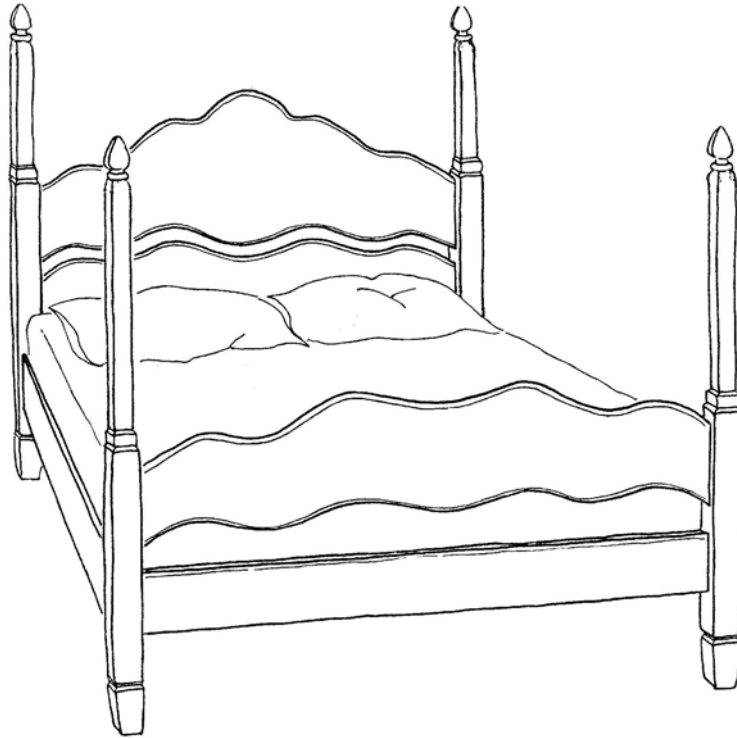

 **FARMHOUSE**
COLLECTION

STYLE # 1043
GABRIELLE TALL POST BED

 **FARMHOUSE**
COLLECTION

GABRIELLE TALL POST BED
Style #1043

Headboard, footboard and side rails. Headboard 67”h, Headboard posts 80”h
The distance from the bottom of the boxspring to the floor is 14”h

OPTIONS:

Size:	Twin	39”w x 75”l or 80”l
	Double	54”w x 75”l or 80”l
	Queen	60”w x 80”l
	King	72”w x 84”l
		76”w x 80”l
		78”w x 80”l

Distress:	light, standard or heavy
Foot post:	38”h or 80”h
Finish:	gesso, paint or stain
Finish color:	any one standard color – combination of finishes call for quote
Banding:	yes/no – if yes, specify any standard paint color
Motif:	any standard painted trailing vine or motif on headboard
Hand signed:	standard or personalized – If personalized, 35 character maximum