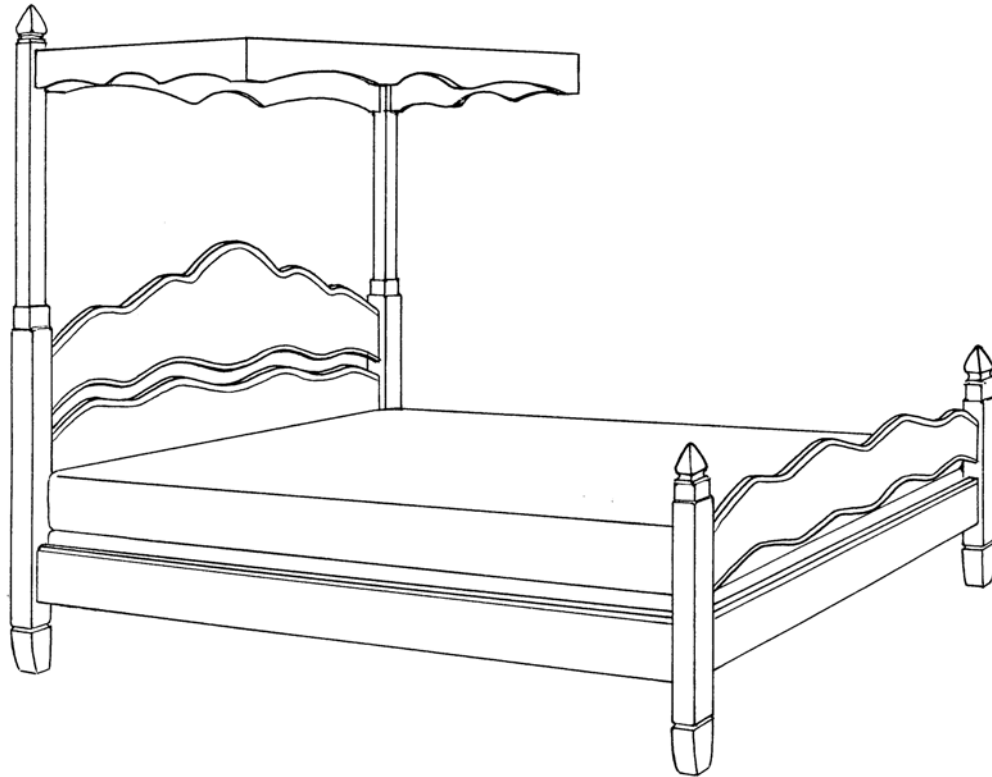

FARMHOUSE COLLECTION

GABRIELLE CARRIAGE CANOPY BED Style #1041

Headboard, footboard, side rails and carriage canopy.
Headboard 67" h, headboard posts 91" h, footboard posts 38" h
The distance from the bottom of the boxspring to the floor is 14" h

OPTIONS:

Size: Twin 39" w x 75" l or 80" l
 Double 54" w x 75" l or 80" l
 Queen 60" w x 80" l

Distress: light, standard or heavy
Finish: gesso, paint or stain
Finish color: any one standard color – combination of finishes call for quote
Banding: yes/no – if yes, specify any standard paint color
Motif: any standard painted trailing vine or motif on headboard
Hand signed: standard or personalized – If personalized, 35 character maximum