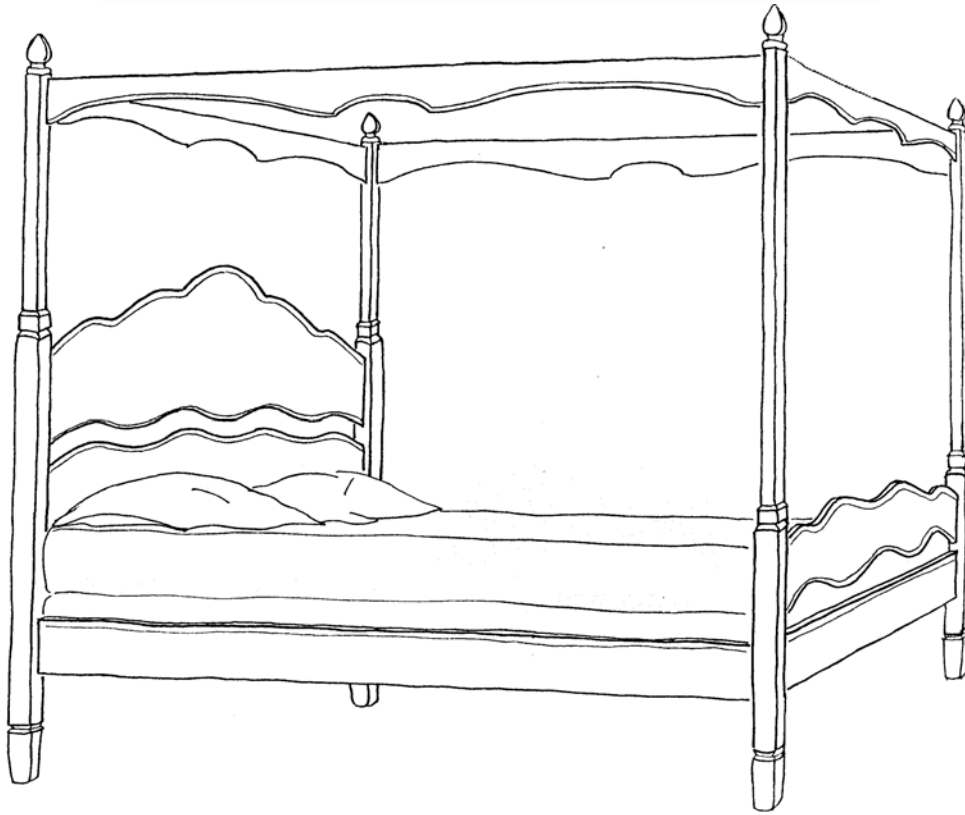

 **FARMHOUSE**  
COLLECTION

STYLE # 1040  
GABRIELLE CANOPY BED

P.O. BOX 3089 • TWIN FALLS, IDAHO 83303-3089 • 208-736-8700 • FAX 208-736-8900

[www.farmhousecollection.com](http://www.farmhousecollection.com)

## GABRIELLE CANOPY BED Style #1040

Headboard, footboard, side rails and canopy. Headboard 67"h, posts 91"h  
The distance from the bottom of the boxspring to the floor is 14"h

### OPTIONS:

|       |        |                     |
|-------|--------|---------------------|
| Size: | Twin   | 39"w x 75"l or 80"l |
|       | Double | 54"w x 75"l or 80"l |
|       | Queen  | 60"w x 80"l         |
|       | King   | 72"w x 84"l         |
|       |        | 76"w x 80"l         |
|       |        | 78"w x 80"l         |