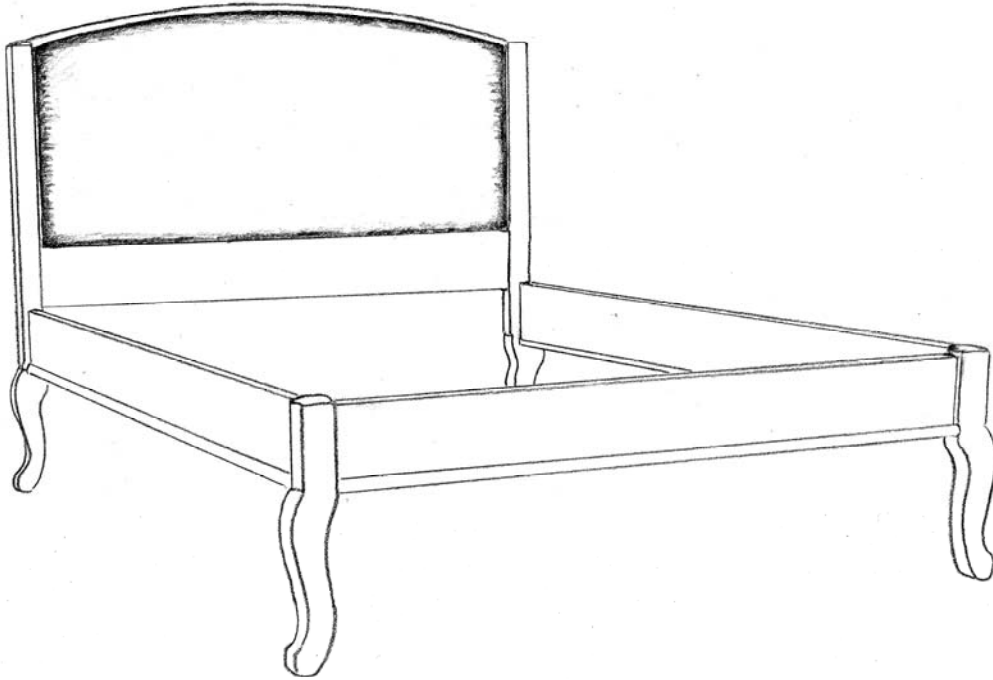

 **FARMHOUSE**
COLLECTION

STYLE # 1036-UP
PAYETTE II UPHOLSTERED BED

FARMHOUSE COLLECTION

PAYETTE II UPHOLSTERED BED Style #1036-UP

Upholstered headboard, foot rail to match side rails, headboard 54" h
The distance from the bottom of the boxspring to the floor is 14" h

OPTIONS:

Sizes:	Twin	39" w x 75" l or 80" l	*COM 2 yds
	Double	54" w x 75" l or 80" l	2 yds
	Queen	60" w x 80" l	2 yds
	King	72" w x 84" l	3 yds
		76" w x 80" l	
		78" w x 80" l	

Distress: light, standard or heavy