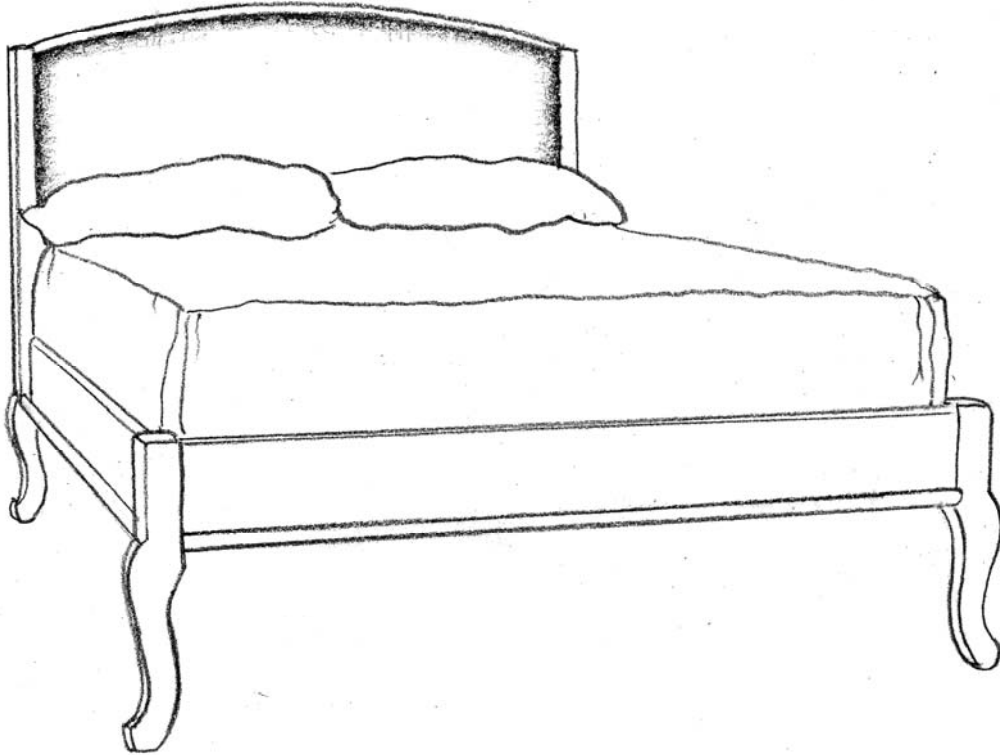

 **FARMHOUSE**  
COLLECTION

STYLE # 1036-LU  
PAYETTE II LÉGÈRE UPHOLSTERED BED

P.O. BOX 3089 • TWIN FALLS, IDAHO 83303-3089 • 208-736-8700 • FAX 208-736-8900

[www.farmhousecollection.com](http://www.farmhousecollection.com)  
ALL DESIGNS COPYRIGHT • ALL RIGHTS RESERVED

## PAYETTE II LÉGÈRE UPHOLSTERED BED Style #1036-LU

Lightened scale design, upholstered headboard, foot rail to match side rails, headboard 52" h  
The distance from the bottom of the boxspring to the floor is 12" h

### OPTIONS:

Sizes:	Twin	39" w x 75" l or 80" l	*COM 2 yds
	Double	54" w x 75" l or 80" l	2 yds
	Queen	60" w x 80" l	2 yds
	King	72" w x 84" l	3 yds
		76" w x 80" l	
		78" w x 80" l	

Distress: light, standard or heavy