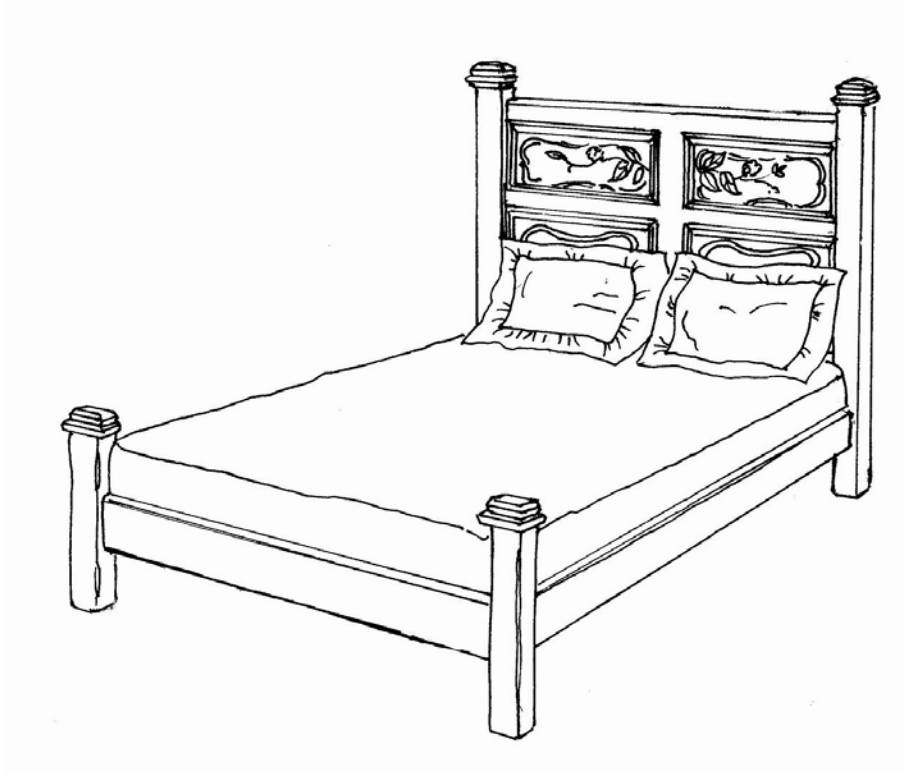

 **FARMHOUSE**
COLLECTION

STYLE # 1031
ALEXANDER II BED

FARMHOUSE COLLECTION

ALEXANDER II BED
Style #1031

Headboard 70"h, headboard posts 75"h, foot rail posts 34"h
The distance from the bottom of the boxspring to the floor is 14"h

OPTIONS:

Size:	Twin	39"w x 75"l or 80"l
	Double	54"w x 75"l or 80"l
	Queen	60"w x 80"l
	King	72"w x 84"l
		76"w x 80"l
		78"w x 80"l

Distress:	light, standard or heavy
Finish:	gesso, paint or stain
Finish color:	any two standard colors
Banding:	yes/no – if yes, specify any standard paint color
Faux Marble:	yes/no
Motif:	Alexander motif, any standard painted trailing vine or motif on headboard
Hand signed:	standard or personalized – If personalized, 35 character maximum