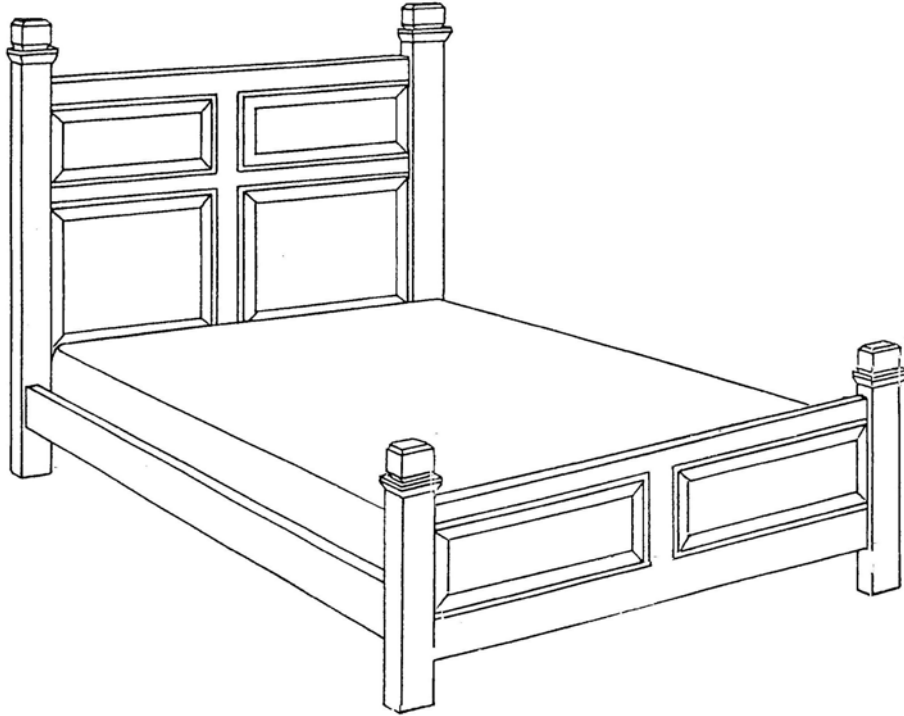

 **FARMHOUSE**
COLLECTION

STYLE # 1030
ALEXANDER I BED

 **FARMHOUSE**
COLLECTION

ALEXANDER I BED
Style #1030

Headboard, footboard and side rails. Headboard 70"h, headboard posts 75"h
Footboard 39"h, footboard posts 44"h
The distance from the bottom of the boxspring to the floor is 14"h

OPTIONS:

Size:	Twin	39"w x 75"l or 80"l
	Double	54"w x 75"l or 80"l
	Queen	60"w x 80"l
	King	72"w x 84"l
		76"w x 80"l
		78"w x 80"l

Distress:	light, standard or heavy
Finish:	gesso, paint or stain
Finish color:	any two standard colors
Banding:	yes/no – if yes, specify any standard paint color
Faux Marble:	yes/no
Motif:	Alexander motif, any standard painted trailing vine or motif on headboard
Hand signed:	standard or personalized – If personalized, 35 character maximum