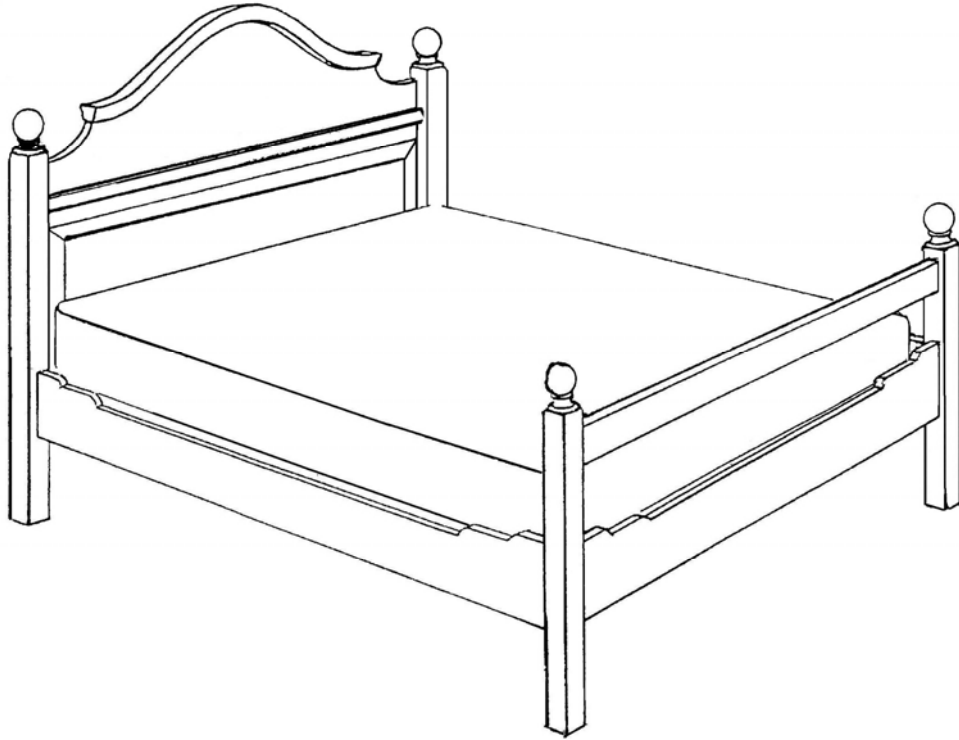

 **FARMHOUSE**
COLLECTION

STYLE # 1009
SU-SU II BED

P.O. BOX 3089 • TWIN FALLS, IDAHO 83303-3089 • 208-736-8700 • FAX 208-736-8900

www.farmhousecollection.com
ALL DESIGNS COPYRIGHT • ALL RIGHTS RESERVED

FARMHOUSE

COLLECTION

SU-SU II BED
Style #1009

Headboard, foot rail, blanket rail and side rails. Headboard 66"h, footboard posts 36"h
 The distance from the bottom of the boxspring to the floor is 14"h

OPTIONS:

Size:	Twin	39"w x 75"l or 80"l
	Double	54"w x 75"l or 80"l
	Queen	60"w x 80"l
	King	72"w x 84"l
		76"w x 80"l
		78"w x 80"l

Finial:	standard or pinecone
Distress:	light, standard or heavy
Finish:	gesso, paint or stain
Finish color:	any one standard color – combination of finishes call for quote
Banding:	yes/no – if yes, specify any standard paint color
Motif:	any standard painted trailing vine or motif on headboard
Hand signed:	standard or personalized – If personalized, 35 character maximum