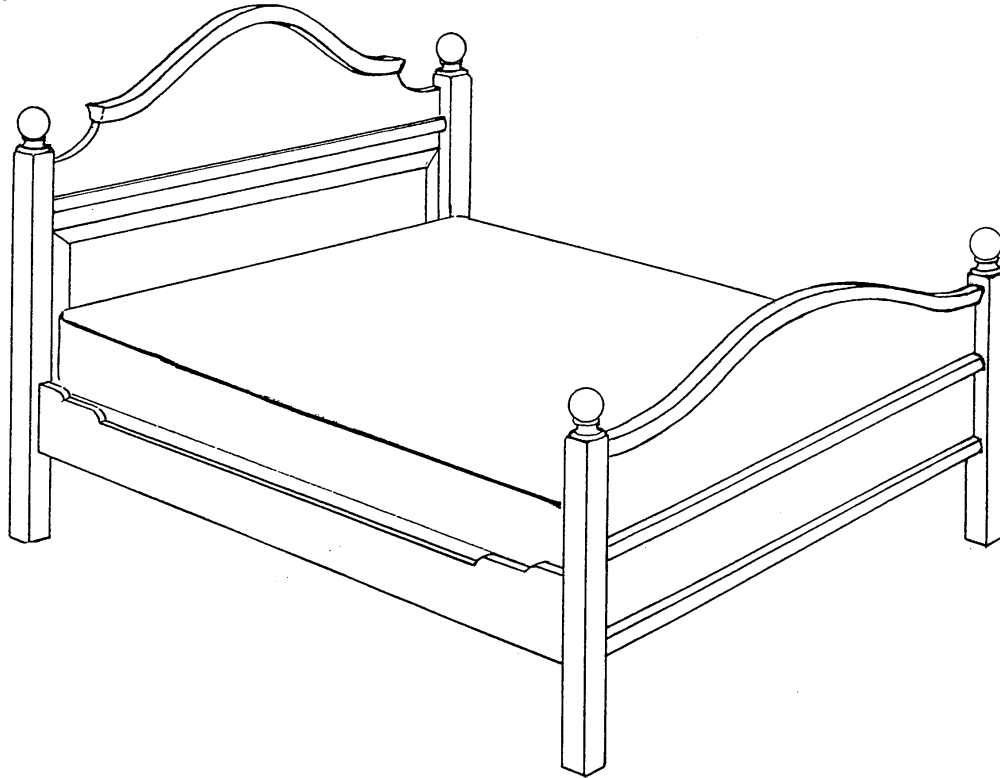

 FARMHOUSE  
COLLECTION

STYLE # 1008  
SU-SU I BED

P.O. BOX 3089 • TWIN FALLS, IDAHO 83303-3089 • 208-736-8700 • FAX 208-736-8900  
[www.farmhousecollection.com](http://www.farmhousecollection.com)  
ALL DESIGNS COPYRIGHT • ALL RIGHTS RESERVED

# FARMHOUSE

COLLECTION

**SU-SU 1 BED**  
**Style #1008**

Headboard, footboard and side rails. Headboard 66"h, footboard 42"h  
 The distance from the bottom of the boxspring to the floor is 14"h

OPTIONS:

Size:	Twin	39"w x 75"l or 80"l
	Double	54"w x 75"l or 80"l
	Queen	60"w x 80"l
	King	72"w x 84"l
		76"w x 80"l
		78"w x 80"l

Finial:	standard or pinecone
Distress:	light, standard or heavy
Finish:	gesso, paint or stain
Finish color:	any one standard color – combination of finishes call for quote
Banding:	yes/no – if yes, specify any standard paint color
Motif:	any standard painted trailing vine or motif on headboard
Hand signed:	standard or personalized – If personalized, 35 character maximum