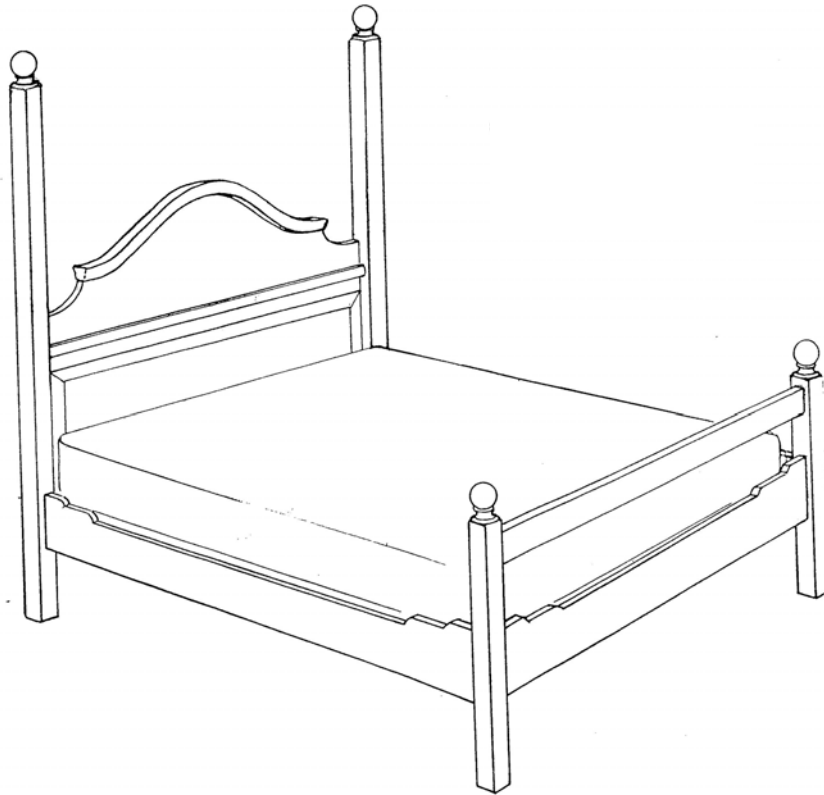

 **FARMHOUSE**
COLLECTION

STYLE # 1007
SU-SU II TALL POST BED

P.O. BOX 3089 • TWIN FALLS, IDAHO 83303-3089 • 208-736-8700 • FAX 208-736-8900
www.farmhousecollection.com
ALL DESIGNS COPYRIGHT • ALL RIGHTS RESERVED

FARMHOUSE COLLECTION

SU-SU II TALL POST BED Style #1007

Headboard, foot rail, blanket rail and side rails. Headboard 66"h, Headboard posts 84"h
The distance from the bottom of the boxspring to the floor is 14"h

OPTIONS:

Size:	Twin	39"w x 75"l or 80"l
	Double	54"w x 75"l or 80"l
	Queen	60"w x 80"l
	King	72"w x 84"l
		76"w x 80"l
		78"w x 80"l

Foot post:	36"h or 84"h
Finial:	standard or pinecone
Distress:	light, standard or heavy
Finish:	gesso, paint or stain
Finish color:	any one standard color – combination of finishes call for quote
Banding:	yes/no – if yes, specify any standard paint color
Motif:	any standard painted trailing vine or motif on headboard
Hand signed:	standard or personalized – If personalized, 35 character maximum