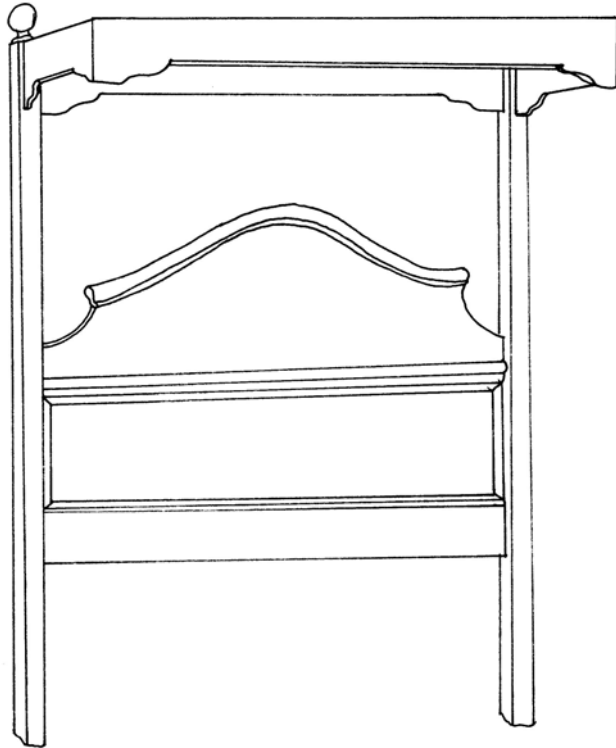

STYLE # 1005
SU-SU CARRIAGE CANOPY HEADBOARD

 **FARMHOUSE**
COLLECTION

SU-SU CARRIAGE CANOPY HEADBOARD
Style #1005

Headboard 60"h.
Headboard designed to be attached to wall.

OPTIONS:

Size:	Twin	39"w mattress
	Double	54"w mattress
	Queen	60"w mattress
Post:	90"h or 96"h	
Finial:	standard or pinecone finial	
Distress:	light, standard or heavy	
Finish:	gesso, paint or stain	
Finish color:	any one standard color – combination of finishes call for quote	
Banding:	yes/no – if yes, specify any standard paint color	
Motif:	any standard painted trailing vine or motif on headboard	
Hand signed:	standard or personalized – If personalized, 35 character maximum	