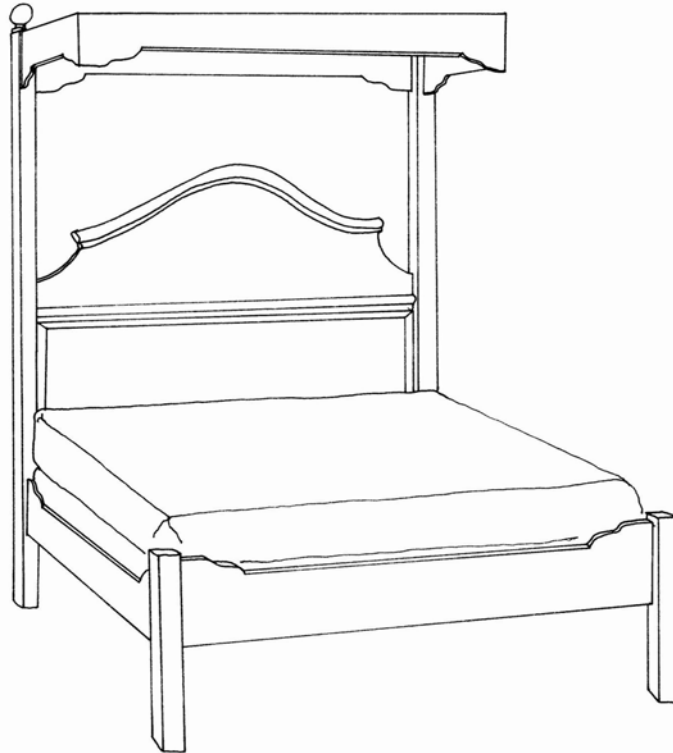

 **FARMHOUSE**
COLLECTION

STYLE # 1004
SU-SU III CARRIAGE CANOPY BED

P.O. BOX 3089 • TWIN FALLS, IDAHO 83303-3089 • 208-736-8700 • FAX 208-736-8900
www.farmhousecollection.com
ALL DESIGNS COPYRIGHT ALL RIGHTS RESERVED

 **FARMHOUSE**
COLLECTION

SU-SU III CARRIAGE CANOPY BED
Style #1004

Headboard, foot rail to match side rails and carriage canopy. Headboard 66"h.
The distance from the bottom of the boxspring to the floor is 14"h

OPTIONS:

Size: Twin 39"w x 75"l or 80"l
Double 54"w x 75"l or 80"l
Queen 60"w x 80"l

Post: 90"h x 96"h

Finial: standard or pinecone finial

Distress: light, standard or heavy

Finish: gesso, paint or stain

Finish color: any one standard color – combination of finishes call for quote