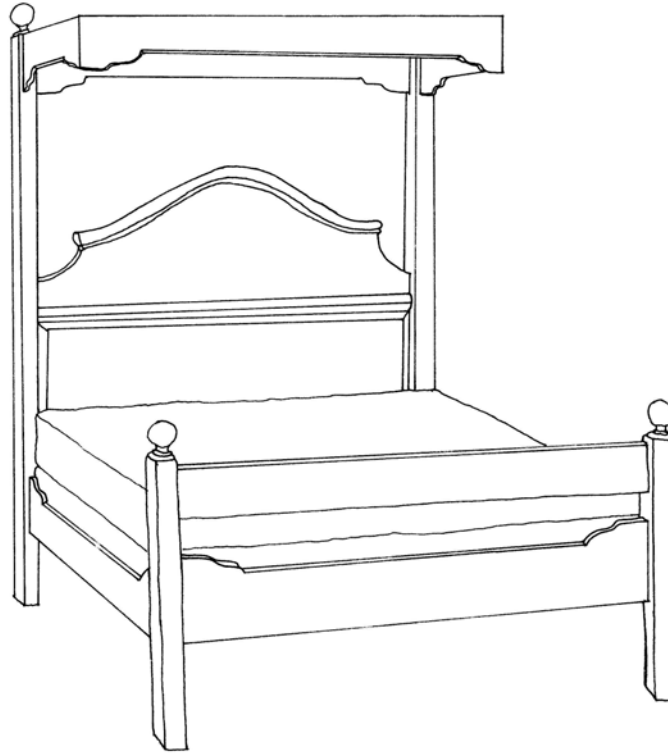

 **FARMHOUSE**
COLLECTION

STYLE # 1003
SU-SU II CARRIAGE CANOPY BED

P.O. BOX 3089 • TWIN FALLS, IDAHO 83303-3089 • 208-736-8700 • FAX 208-736-8900
www.farmhousecollection.com
ALL DESIGNS COPYRIGHT • ALL RIGHTS RESERVED

FARMHOUSE COLLECTION

SU-SU II CARRIAGE CANOPY BED Style #1003

Headboard, foot rail, blanket rail & side rails and carriage canopy.
Headboard 66"h, footboard 36"h
The distance from the bottom of the boxspring to the floor is 14"h

OPTIONS:

Size:	Twin	39"w x 75"l or 80"l
	Double	54"w x 75"l or 80"l
	Queen	60"w x 80"l
Post:	90"h or 96"h	
Finial:	standard or pinecone	
Distress:	light, standard or heavy	
Finish:	gesso, paint or stain	
Finish color:	any one standard color – combination of finishes call for quote	
Banding:	yes/no – if yes, specify any standard paint color	
Motif:	any standard painted trailing vine or motif on headboard	
Hand signed:	standard or personalized – If personalized, 35 character maximum	