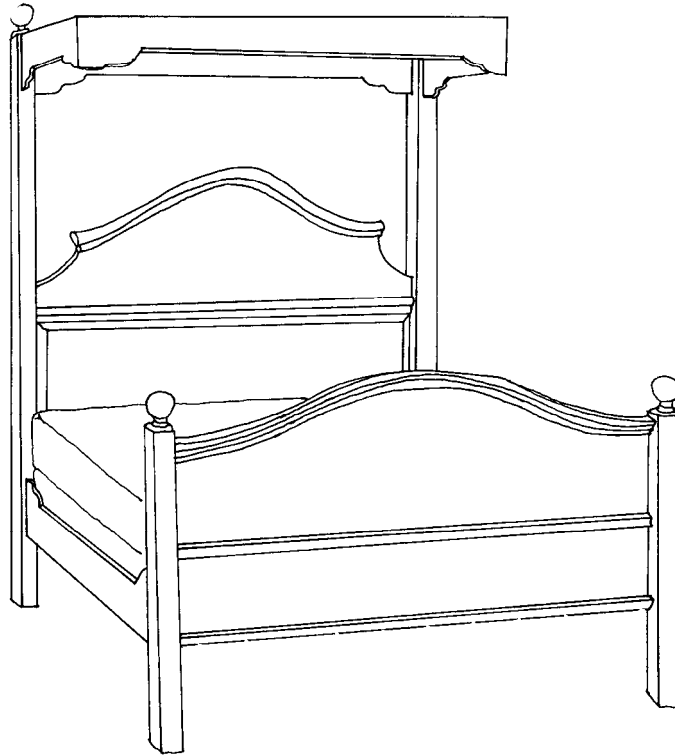

 **FARMHOUSE**
COLLECTION

STYLE # 1002
SU-SU I CARRIAGE CANOPY BED

P.O. BOX 3089 • TWIN FALLS, IDAHO 83303-3089 • 208-736-8700 • FAX 208-736-8900
www.farmhousecollection.com
ALL DESIGNS COPYRIGHT • ALL RIGHTS RESERVED

 **FARMHOUSE**
COLLECTION

SU-SU I CARRIAGE CANOPY BED
Style #1002

Headboard, footboard, side rails and carriage canopy.
Headboard 66"h, footboard 42"h
The distance from the bottom of the boxspring to the floor is 14"h

OPTIONS:

Size:	Twin	39"w x 75"l or 80"l
	Double	54"w x 75"l or 80"l
	Queen	60"w x 80"l
Post:	90"h or 96"h	
Finial:	standard or pinecone	
Distress:	light, standard or heavy	
Finish:	gesso, paint or stain	
Finish color:	any one standard color – combination of finishes call for quote	
Banding:	yes/no – if yes, specify any standard paint color	
Motif:	any standard painted trailing vine or motif on headboard	
Hand signed:	standard or personalized – If personalized, 35 character maximum	