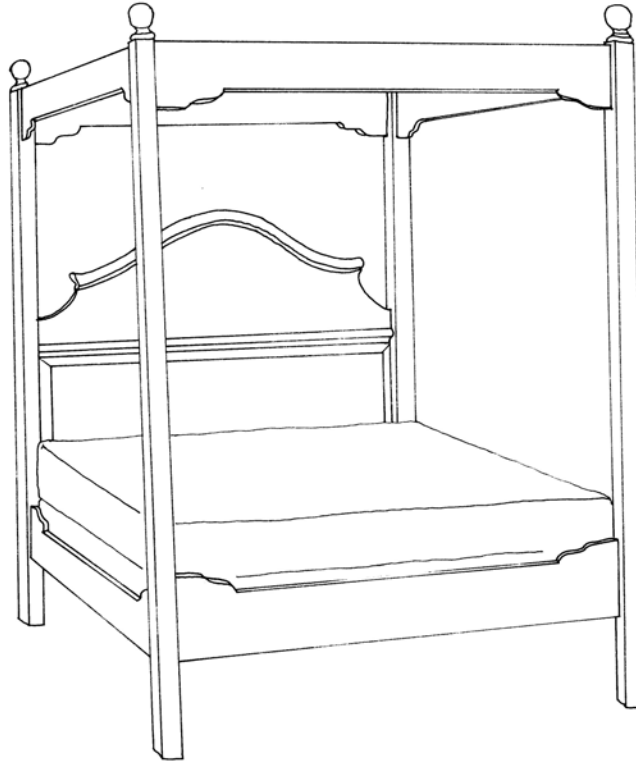

 **FARMHOUSE**
COLLECTION

STYLE # 1001
SU-SU II CANOPY BED

P.O. BOX 3089 • TWIN FALLS, IDAHO 83303-3089 • 208-736-8700 • FAX 208-736-8900

www.farmhousecollection.com

ALL DESIGNS COPYRIGHT • ALL RIGHTS RESERVED

FARMHOUSE

COLLECTION

SU-SU II CANOPY BED
Style #1001

Headboard, footboard, side rails and canopy. Headboard 66"h,
 The distance from the bottom of the boxspring to the floor is 14"h

OPTIONS:

- | | | |
|---------------|--|---------------------|
| Size: | Twin | 39"w x 75"l or 80"l |
| | Double | 54"w x 75"l or 80"l |
| | Queen | 60"w x 80"l |
| | King | 72"w x 84"l |
| | | 76"w x 80"l |
| | | 78"w x 80"l |
| Post: | 90"h or 96"h | |
| Finial: | standard or pinecone | |
| Distress: | light, standard or heavy | |
| Finish: | gesso, paint or stain | |
| Finish color: | any one standard color – combination of finishes call for quote | |
| Banding: | yes/no – if yes, specify any standard paint color | |
| Motif: | any standard painted trailing vine or motif on headboard | |
| Hand signed: | standard or personalized – If personalized, 35 character maximum | |