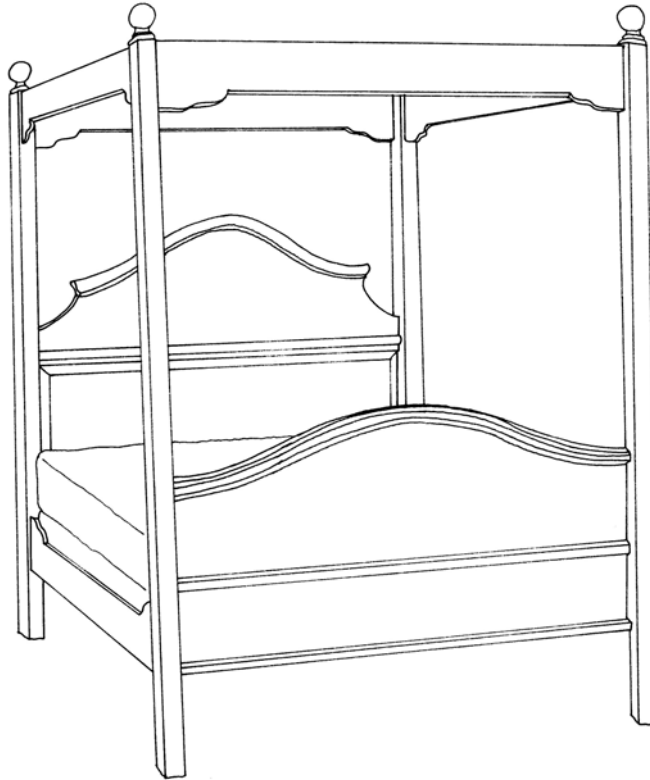

 **FARMHOUSE**  
COLLECTION

STYLE # 1000  
SU-SU I CANOPY BED

P.O. BOX 3089 • TWIN FALLS, IDAHO 83303-3089 • 208-736-8700 • FAX 208-736-8900

[www.farmhousecollection.com](http://www.farmhousecollection.com)  
ALL DESIGNS COPYRIGHT • ALL RIGHTS RESERVED

# FARMHOUSE

COLLECTION

**SU-SU I CANOPY BED**  
**Style #1000**

Headboard, footboard, side rails and canopy. Headboard 66"h,  
 The distance from the bottom of the boxspring to the floor is 14"h

OPTIONS:

Size:	Twin	39"w x 75"l or 80"l
	Double	54"w x 75"l or 80"l
	Queen	60"w x 80"l
	King	72"w x 84"l
		76"w x 80"l
		78"w x 80"l
Post:	90"h or 96"h	
Finial:	standard or pinecone	
Distress:	light, standard or heavy	
Finish:	gesso, paint or stain	
Finish color:	any one standard color – combination of finishes call for quote	
Banding:	yes/no – if yes, specify any standard paint color	
Motif:	any standard painted trailing vine or motif on headboard	
Hand signed:	standard or personalized – If personalized, 35 character maximum	